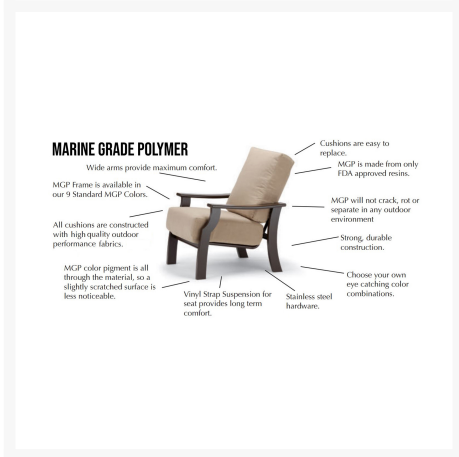

Product Images

Short Description

Belle Isle MGP/Aluminum Cushion 4-Seat Dining Set by Telescope Casual

Description

The Belle Isle MGP/Aluminum Cushion 4-Seat Dining Set by Telescope Casual You and your guests will be enchanted by this collection's sleek angles and arcs. Its stylish curves, high backs, and minimalist design give it a unique visual appeal, while sturdy, all-weather construction ensures lasting performance across the seasons. The durable powder-coated aluminum frame, marine grade polymer accents, and strong, quick-drying sling fabric are made to endure in any outdoor setting, rain or shine. Each piece is designed with the experience in mind. Whether you're relaxing with a book or gathering with friends over a drink or meal, you can sit back and relax knowing that this selection is right for the occasion. Note: This piece is only sold in pairs.

Includes

- Two (2) Belle Isle MGP/Aluminum Cushion Arm Chairs B070
- Two (2) Belle Isle MGP/Aluminum Cushion Swivel Rocker B060
- One (1) 54" Round Slat Top Dining Table T02-385

Dimensions

- Arm Chair: 27.5" W x 33" D x 38" H (20 lbs.)
- Swivel Rocker: 27.5" W x 32" D x 38" H (28.5 lbs.)
- Dining Table: 54" D x 29" H (84 lbs.) with 1.9" Umbrella Hole