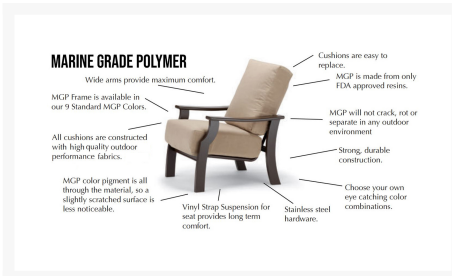

Product Images

Short Description

Belle Isle MGP/Aluminum Cushion 6-Seat Sectional Set by Telescope Casual

Description

The Belle Isle MGP/Aluminum Cushion 6-Seat Sectional Set by Telescope Casual You and your guests will be enchanted by this collection's sleek angles and arcs. Its stylish curves, high backs, and minimalist design give it a unique visual appeal, while sturdy, all-weather construction ensures lasting performance across the seasons. The durable powder-coated aluminum frame, marine grade polymer accents, and strong, quick-drying sling fabric are made to endure in any outdoor setting, rain or shine. Each piece is designed with the

experience in mind. Whether you're relaxing with a book or gathering with friends over a drink or meal, you can sit back and relax knowing that this selection is right for the occasion. Note: This piece is only sold in pairs.

Features

- Powder-coated aluminum frames and table legs will not rust, peel, or crack
- Create different seating arrangements by attaching modular pieces together
- Includes high quality stainless steel hardware
- Outdoor cushions are comfortable and designed to drain quickly
- Cushions are made with Sunbrella fabric, which has a 5 year fade warranty and is easy to clean
- 100% acrylic Sunbrella fabric is solid color all the way through
- Marine grade polymer (MGP) arm accents will not crack, rot, or separate; poly lumber is also impervious to water
- Synthetic lumber is solid color all the way through
- Coffee table has an umbrella hole, which can accommodate standard patio umbrellas with a pole diameter up to 1.5"
- Please be sure to use an umbrella base under the coffee table to keep the umbrella secured in place
- Made in the USA
- Coffee table has MGP top and aluminum base for lasting durability
- MGP is made with more than 30% recycled resin and can be recycled
- No Assembly Required