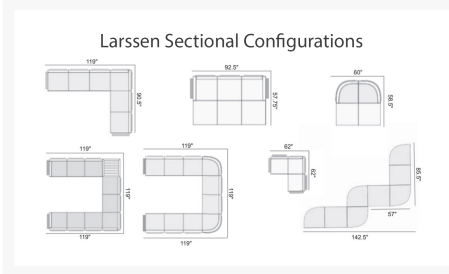

MARINE GRADE POLYMER

Wide arms provide maximum comfort.

MGP Frame is available in our 9 Standard MGP Colors.

All cushions are constructed with high-quality outdoor performance fabrics.

MGP color pigment is all through the material, so a slightly scratched surface is less noticeable.

Cushions are easy to replace.

MGP is made from only FDA approved resins.

MGP will not crack, rot or separate in any outdoor environment.

Strong, durable construction.

Choose your own eye catching color combinations.

Vinyl Strap Suspension for seat provides long term comfort.

Stainless steel hardware.

POWDERCOATED ALUMINUM

Choose your own eye catching color combinations.

Available in our 10 powdercoated frame colors.

All cushions are constructed with high-quality outdoor performance fabrics.

Strong, extra durable construction.

Cushions are easy to replace.

Breathable cushions help dry the cushions quicker and extend the life of the cushion.

Vinyl Strap Suspension for seat provides long term comfort.

Durable replaceable plastic glides to protect patio surface.

Stainless steel hardware.

MGP Frame Finishes

Snow	Black	Kona	Graphite
Desert	Beachwood	Navy	Warm Grey
Storm			

Short Description

Larssen Deep Cushion 4-Seat Loveseat Set by Telescope Casual

Description

The Larssen Deep Cushion 4-Seat Loveseat Set by Telescope Casual is undeniably modern in its sleek design, which is marked by slim framing and distinctly sharp lines. Its modular frame design unifies each piece as a set, but also allows for standalone use. Deep, plush cushions create the ultimate lounging experience, while sturdy, all-weather construction ensures lasting performance across the seasons. Its durable powder-coated aluminum frame, all-weather cushions, and fade-resistant Sunbrella fabric are made to endure in any outdoor setting, rain or shine. The Larssen Arm/End Section can be set up as either a right arm or left arm sectional piece.

Includes

- Two (2) Larssen Deep Cushion Arm/End Sections 1LE0
- Two (2) Larssen Deep Cushion Club Chair 1L70
- One (1) Slat Top 42" Square MGP/Aluminum Coffee Table with Umbrella Hole T09-373