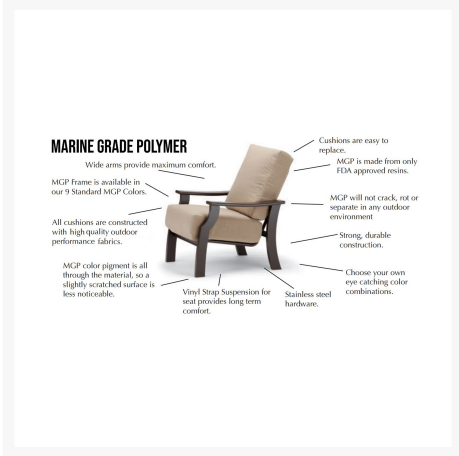

Product Images

Short Description

Leeward MGP Deep Cushion 4-Seat Loveseat Set with Hidden Motion by Telescope Casual

Description

The Leeward MGP Deep Cushion 4-Seat Loveseat Set with Hidden Motion by Telescope Casual is unmatched in class and comfort. Its modular frame design unifies each piece as a set, but also allows for standalone use. Deep, plush cushions and a hidden motion feature create the ultimate lounging experience, while sturdy, all-weather construction ensures lasting performance across the seasons. Its durable marine grade polymer frame, all-weather cushions, and fade-resistant Sunbrella fabric are made to endure in any outdoor setting, rain or shine.

Includes

- One (1) Leeward MGP Deep Cushion Loveseat w/ Hidden Motion 8640
- Two (2) Leeward MGP Deep Cushion Club Chairs w/ Hidden Motion 8610
- One (1) Slat Top 42" Square MGP/Aluminum Coffee Table with Umbrella Hole T09-373

Dimensions

- Loveseat: 56.5" W x 35" D x 39" H (84 lbs.)
- Club Chair: 33" W x 35" D x 39" H (60 lbs.)
- Coffee Table: 42" W x 42" D x 19" H (62.2 lbs.)

Features

- Marine grade polymer (MGP) frames and table top will not crack, rot, or separate