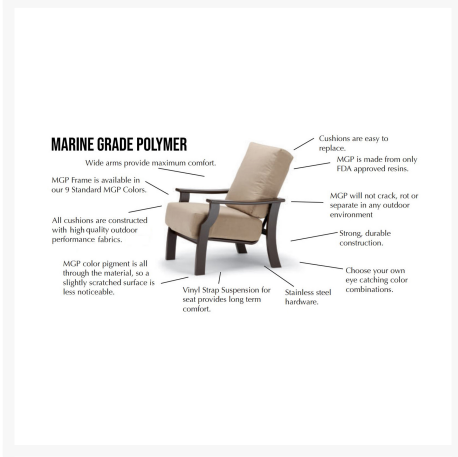

Product Images

Short Description

Leeward MGP Deep Cushion 5-Seat Sofa Set with Hidden Motion by Telescope Casual

Description

The Leeward MGP Deep Cushion 5-Seat Sofa Set with Hidden Motion by Telescope Casual is unmatched in class and comfort. Its modular frame design unifies each piece as a set, but also allows for standalone use. Deep, plush cushions and a hidden motion feature create the ultimate lounging experience, while sturdy, all-weather construction ensures lasting performance across the seasons. Its durable marine grade polymer frame, all-weather cushions, and fade-resistant Sunbrella fabric are made to endure in any outdoor setting, rain or shine.

Includes

- One (1) Leeward Stationary MGP Deep Cushion Sofa 8650
- Two (2) Leeward MGP Deep Cushion Club Chairs w/ Hidden Motion 8610
- One (1) Slat Top 42" Square MGP/Aluminum Coffee Table with Umbrella Hole T09-373

Dimensions

- Sofa: 77.5" W x 36" D x 39" H (98 lbs.)
- Club Chair: 33" W x 35" D x 39" H (60 lbs.)
- Coffee Table: 42" W x 42" D x 19" H (62.2 lbs.)

Features

- Marine grade polymer (MGP) frames and table top will not crack, rot, or separate