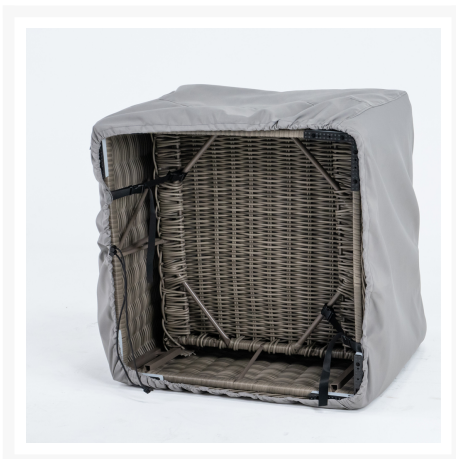

Product Images

Short Description

Right Arm Larssen/Ashbee Sectional Protective Furniture Cover ASHR-CVR by Telescope Casual

Description

The Right Arm Larssen/Ashbee Sectional Protective Furniture Cover (ASHR-CVR) by Telescope Casual. These covers are easy to apply, effortless to remove, and will help you extend the lifespan of your new outdoor set. Easily tighten the cover with a 3/16" black adjustable shock cord, which runs through the entire perimeter of the cover, and secure it with the provided adjustable buttons. This protective cover is designed to fit the following Telescope Casual items: Larssen Deep Cushion Corner Section 1LC0, Larssen Deep Cushion Curved Corner Section 1CC0, Ashbee Sectional Cushion Corner Chair AA40, Ashbee Sectional Cushion Curved Corner Section ACC0. You can zip sectional covers together to create your own custom sized patio furniture sectional cover.

Includes

- One (1) Right Arm Larssen/Ashbee Sectional Protective Furniture Cover ASHR-CVR

Dimensions

- 24.5" W x 35.5" D x 39.5" H (2.9 lbs)

Features

- Covers are 99% UV resistant and 98% waterproof
- Breathable outdoor fabric is mold and mildew resistant
- Adjustable tension straps and buckles help keep your cover in place during windy weather
- Covers are sewn with topstitch seams throughout, making the covers hard to tear
- Tough, long-lasting nylon thread made to withstand the elements
- Sectional pieces conveniently zip together for a clean fit
- Assembly Required