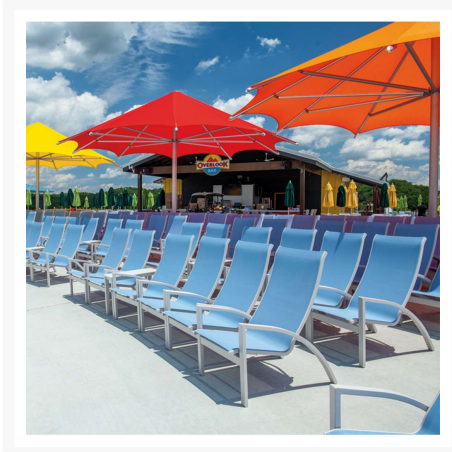

PATIO
PRODUCTIONS

Patio Productions San Diego

2161 Hancock St

San Diego, CA 92110

Phone: 1-888-947-4449

Product Images

Short Description

Kendall Sling Stacking Chat Height Chair (Set of 2) 9K40 by Telescope Casual

Description

Add an upscale vibe to your outdoor dining, sitting, or lounging area with the Kendall Sling Stacking Chat Height Chair (Set of 2) (9K40) by Telescope Casual. Designed for entertaining, this collection is a perfect fit for restaurants and residences alike. Its chic style, slim frame design, and modern look give it a unique visual

appeal, while sturdy, all-weather construction ensures lasting performance across the seasons. The durable powder-coated aluminum frame and strong, quick-drying sling fabric are made to endure in any outdoor setting, rain or shine. This restaurant-quality selection will bring a legitimate design, look, and feel to your outdoor entertaining area. Elevated a few inches higher than standard lay-flat chaise lounges, this piece showcases purposeful straight lines for a modern look you won't find anywhere else.