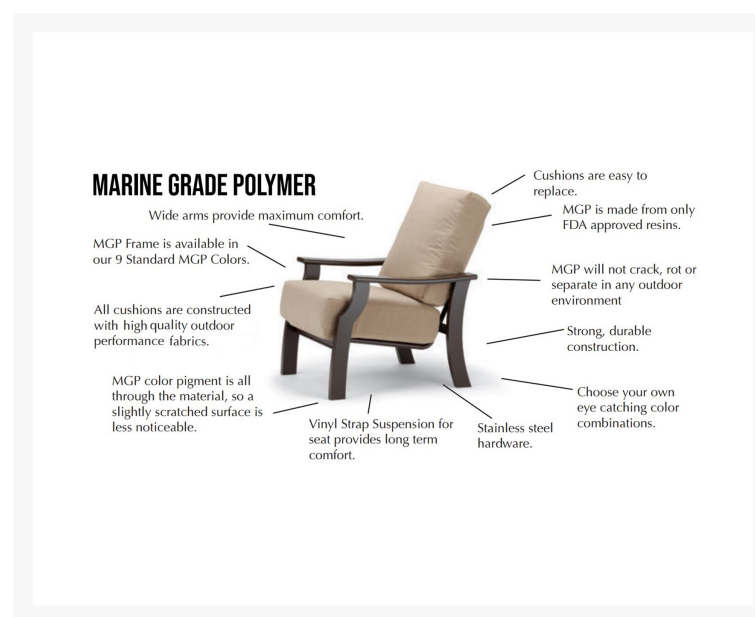

## Product Images

### Dimensions

- 21.5" W x 23.5" D x 33.75" H (16 lbs.)
- Seat Height: 18"