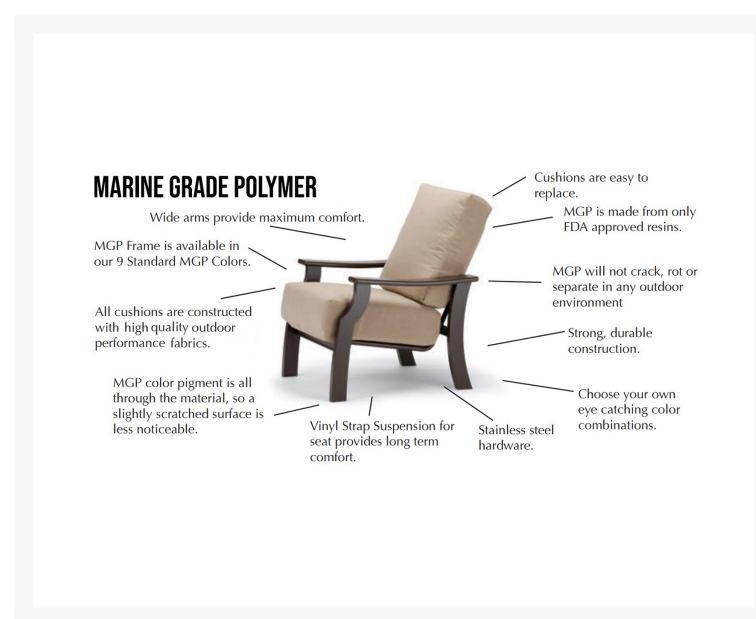

## Product Images

## Short Description

---

Leeward MGP Sling Stacking Dining Side Chair (Set of 2) 9L10 by Telescope Casual

## Description

---

The Leeward MGP Sling Stacking Dining Side Chair (9L10) by Telescope Casual is unmatched in class and versatility. Its modern look, arched backs, and sloped seats give it a unique visual appeal, while sturdy, all-weather construction ensures lasting performance across the seasons. The durable marine grade polymer frame and strong, quick-drying sling fabric are made to endure in any outdoor setting, rain or shine. Built-in mobility ensures you'll never miss a conversation with family or guests.

### Dimensions

- 21.5" W x 23.5" D x 33.75" H (16 lbs.)
- Seat Height: 18"