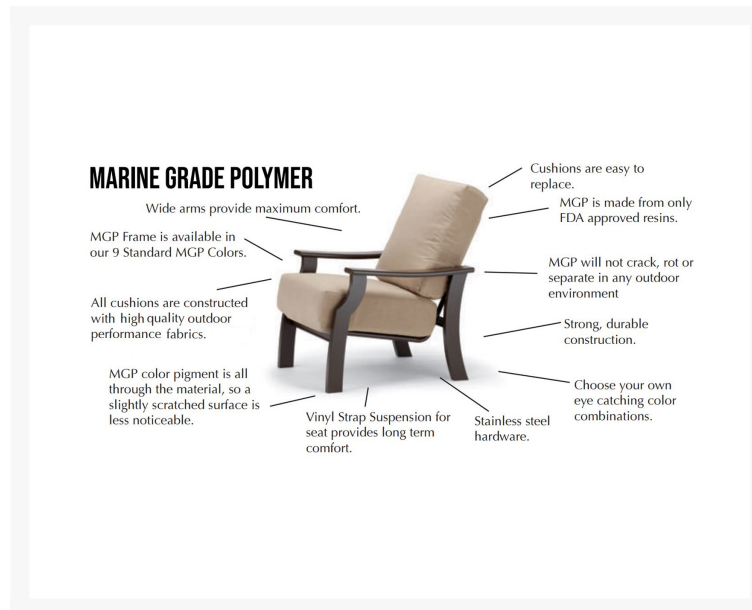

Product Images

Short Description

Newport MGP Bar Height Swivel Arm Chair 1N90 by Telescope Casual

Description

Whether you're gathering around a fire or sitting poolside, the Newport MGP Bar Height Swivel Arm Chair (1N90) by Telescope Casual will make all of your guests feel at home. The Newport Collection offers a rustic interpretation of classic Adirondack style seating with a few innovative twists. Its natural wood grain finish and laidback countryside flair give it a unique visual appeal, while sturdy, all-weather construction ensures lasting performance across the seasons. The durable marine grade polymer frame is made to endure in any outdoor setting, rain or shine.

Includes

- One (1) Newport MGP Bar Height Swivel Arm Chair 1N90

Dimensions

- 28" W x 28" D x 51" H (39 lbs.)
- Seat Height: 30.75"
- Arm Height: 38"

Features

- Marine grade polymer frame (MGP) will not crack, rot, or separate
- MGP is impervious to moisture, so will not absorb fresh water or salt water
- Synthetic lumber is solid color all the way through
- Includes high quality stainless steel hardware
- 360 degree smooth swivel motion
- MGP is made with more than 30% recycled resin and can be recycled
- Made in the USA
- Assembly Required