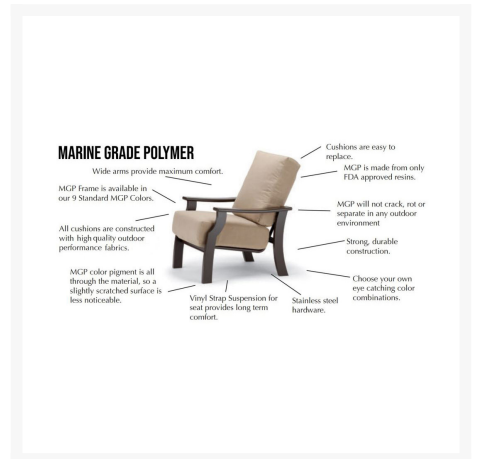

Product Images

Short Description

Avant Bar Height Stool 8ZF0 by Telescope Casual

Description

Durable and distinct, the Avant Bar Height Stool (8ZF0) by Telescope Casual is built to last and look great! This collection, named for its avant-garde frame design, is all about longevity, style, and ease of use. Its tapered legs, curved backrest, and mixed material design give it a unique visual appeal, while sturdy, all-weather construction ensures lasting performance across the seasons. The durable powder-coated aluminum frame and marine grade polymer seat are made to endure in any outdoor setting, rain or shine. Built-in mobility ensures you'll never miss a conversation with family or guests.

Includes

- One (1) Avant Bar Height Stool 8ZF0

Dimensions

- 17.5" W x 17" D x 35" H (14 lbs.)
- Seat Height: 30.25"

Features

- Powder-coated aluminum frames are lightweight, durable, and rust proof
- Rustproof powder-coated aluminum frames are treated with a multi-step finish for maximum outdoor protection
- Marine grade polymer (MGP) / Rustic polymer accents will not crack, rot, or separate; poly lumber is also impervious to water
- Synthetic lumber is solid color all the way through
- High quality stainless steel hardwares are sleek, durable, and weather resistant
- Premium commercial-grade materials ensure durability and longevity for both commercial and residential spaces
- Made in the USA
- No Assembly Required