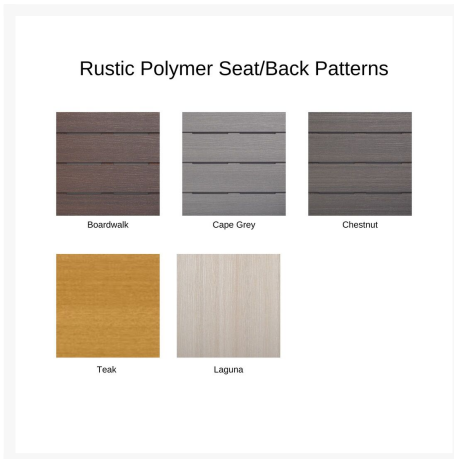

Product Images

Short Description

Avant Bar Height Stool 8ZF0 by Telescope Casual

Description

Durable and distinct, the Avant Bar Height Stool (8ZF0) by Telescope Casual is built to last and look great! This collection, named for its avant-garde frame design, is all about longevity, style, and ease of use. Its tapered legs, curved backrest, and mixed material design give it a unique visual appeal, while sturdy, all-weather construction ensures lasting performance across the seasons. The durable powder-coated aluminum frame and marine grade polymer seat are made to endure in any outdoor setting, rain or shine. Built-in mobility ensures you'll never miss a conversation with family or guests.

Includes

- One (1) Avant Bar Height Stool 8ZF0

Dimensions

- 17.5" W x 17" D x 35" H (14 lbs.)
- Seat Height: 30.25"

Features

- Powder-coated aluminum frames are lightweight, durable, and rust proof
- Rustproof powder-coated aluminum frames are treated with a multi-step finish for maximum outdoor protection
- Marine grade polymer (MGP) / Rustic polymer accents will not crack, rot, or separate; poly lumber is also impervious to water
- Synthetic lumber is solid color all the way through
- High quality stainless steel hardwares are sleek, durable, and weather resistant
- Premium commercial-grade materials ensure durability and longevity for both commercial and residential spaces
- Made in the USA
- No Assembly Required