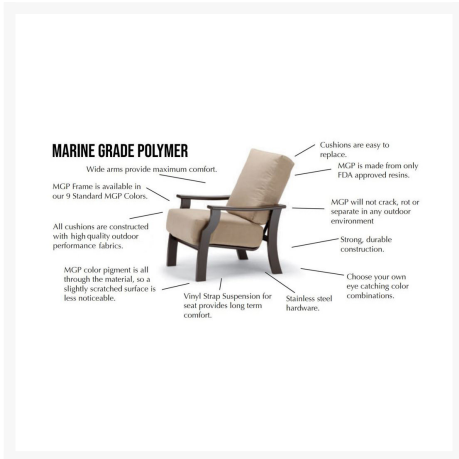

Product Images

Short Description

Avant Balcony Height Stool 8ZG0 by Telescope Casual

Description

Durable and distinct, the Avant Balcony Height Stool (8ZG0) by Telescope Casual is built to last and look great! This collection, named for its avant-garde frame design, is all about longevity, style, and ease of use. Its tapered legs, curved backrest, and mixed material design give it a unique visual appeal, while sturdy, all-weather construction ensures lasting performance across the seasons. The durable powder-coated aluminum frame and marine grade polymer seat are made to endure in any outdoor setting, rain or shine. Built-in mobility ensures you'll never miss a conversation with family or guests.

Includes

- One (1) Avant Balcony Height Stool 8ZG0

Dimensions

- 17.5" W x 17" D x 31" H (13 lbs.)
- Seat Height: 26.25"

Features

- Powder-coated aluminum frames are lightweight, durable, and rust proof
- Rustproof powder-coated aluminum frames are treated with a multi-step finish for maximum outdoor protection
- Marine grade polymer (MGP) / Rustic polymer accents will not crack, rot, or separate; poly lumber is also impervious to water
- Synthetic lumber is solid color all the way through
- High quality stainless steel hardwares are sleek, durable, and weather resistant
- Premium commercial-grade materials ensure durability and longevity for both commercial and residential spaces
- Made in the USA
- No Assembly Required