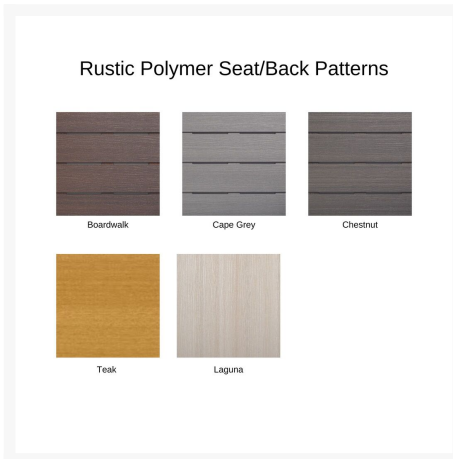

Product Images

Short Description

Avant Balcony Height Stool 8ZG0 by Telescope Casual

Description

Durable and distinct, the Avant Balcony Height Stool (8ZG0) by Telescope Casual is built to last and look great! This collection, named for its avant-garde frame design, is all about longevity, style, and ease of use. Its tapered legs, curved backrest, and mixed material design give it a unique visual appeal, while sturdy, all-weather construction ensures lasting performance across the seasons. The durable powder-coated aluminum frame and marine grade polymer seat are made to endure in any outdoor setting, rain or shine. Built-in mobility ensures you'll never miss a conversation with family or guests.

Includes

- One (1) Avant Balcony Height Stool 8ZG0

Dimensions

- 17.5" W x 17" D x 31" H (13 lbs.)
- Seat Height: 26.25"

Features

- Powder-coated aluminum frames are lightweight, durable, and rust proof
- Rustproof powder-coated aluminum frames are treated with a multi-step finish for maximum outdoor protection
- Marine grade polymer (MGP) / Rustic polymer accents will not crack, rot, or separate; poly lumber is also impervious to water
- Synthetic lumber is solid color all the way through
- High quality stainless steel hardwares are sleek, durable, and weather resistant
- Premium commercial-grade materials ensure durability and longevity for both commercial and residential spaces
- Made in the USA
- No Assembly Required