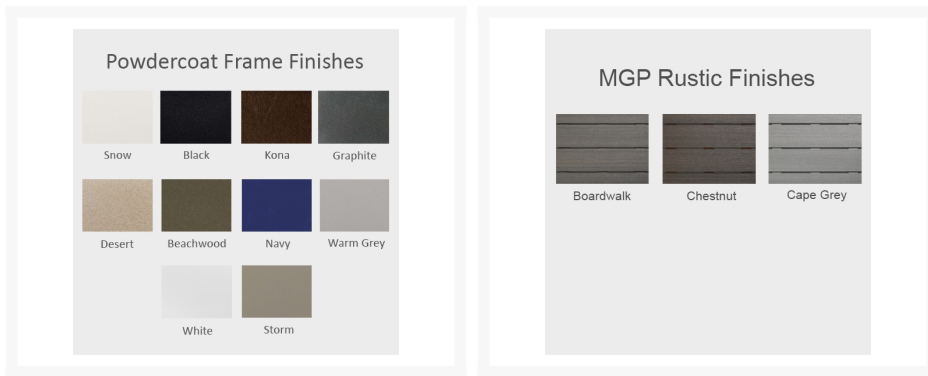

Short Description

Bazza MGP/Aluminum Stacking Bistro Chair (Set of 2) 8Z60 by Telescope Casual

Description

Create a cafe atmosphere in your own backyard with the Bazza MGP/Aluminum Stacking Bistro Chair (8Z60) by Telescope Casual. Pieces in the Bazza Collection are perfect for sitting back and sipping your morning coffee, or an evening glass of wine. This collection's modern look, striking armrests, and arched backs give it a unique visual appeal, while sturdy, all-weather construction ensures lasting performance across the seasons. The durable powder-coated aluminum frame, marine grade polymer seat, and strong, quick-drying sling fabric are made to endure in any outdoor setting, rain or shine.

Includes

- Two (2) Bazza MGP/Aluminum Stacking Bistro Chair 8Z60

Dimensions

- 21" W x 24.5" D x 34" H (19 lbs.)
- Seat Height: 18"
- Arm Height: 24.5"

Features

- Powder-coated aluminum frame will not rust, peel, or crack
- Marine grade polymer (MGP) accents will not crack, rot, or separate; poly lumber is also impervious to water
- Synthetic lumber is solid color all the way through
- Includes high quality stainless steel hardware
- Stackable chair design makes storage and transportation easy
- Aluminum frame can be recycled
- MGP is made with more than 30% recycled resin and can be recycled
- Made in the USA
- No Assembly Required

Warranty

The Telescope Casual warranty covers manufacturing defects; normal wear and tear is not included. With a