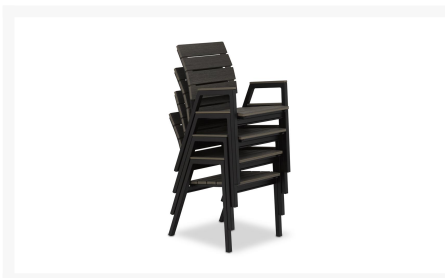

## Product Images

**MARINE GRADE POLYMER**

Wide arms provide maximum comfort.

MCP Frame is available in our 9 Standard MCP Colors.

All cushions are constructed with high-quality outdoor performance fabrics.

## Description

---

Create a cafe atmosphere in your own backyard with the Bazza MGP/Aluminum Stacking Bistro Chair (8Z60) by Telescope Casual. Pieces in the Bazza Collection are perfect for sitting back and sipping your morning coffee, or an evening glass of wine. This collection's modern look, striking armrests, and arched backs give it a unique visual appeal, while sturdy, all-weather construction ensures lasting performance across the seasons. The durable powder-coated aluminum frame, marine grade polymer seat, and strong, quick-drying sling fabric are made to endure in any outdoor setting, rain or shine.

### Dimensions

- 21" W x 24.5" D x 34" H (19 lbs.)
- Seat Height: 18"
- Arm Height: 24.5"