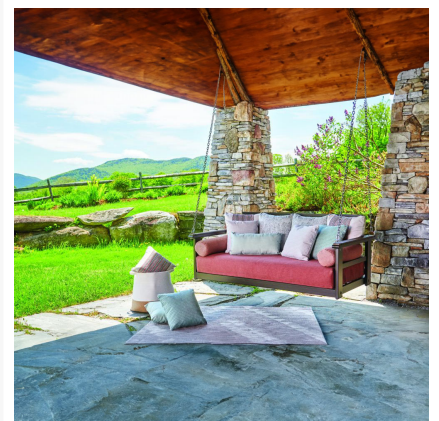

Product Images

Short Description

Porch Swing with Seat Cushion P0S0 by Telescope Casual

Description

The Porch Swing with Seat Cushion (P0S0) by Telescope Casual is the best way to enjoy your porch view! Its simple, homestead design and deep, plush cushions create the ultimate lounging experience, while sturdy, all-weather construction ensures lasting performance across the seasons. A durable powder-coated aluminum frame, all-weather cushions, and fade-resistant Sunbrella fabric are made to endure in any outdoor setting, rain or shine.

Includes

- One (1) Porch Swing with Seat Cushion P0S0

Dimensions

- 65" W x 34.5" D x 28.75" H (54 lbs.)

Features

- Powder-coated aluminum frame will not rust, peel, or crack
- Includes high quality stainless steel hardware
- Outdoor cushions are comfortable and designed to drain quickly
- Cushions are made with Sunbrella fabric, which has a 5 year fade warranty and is easy to clean