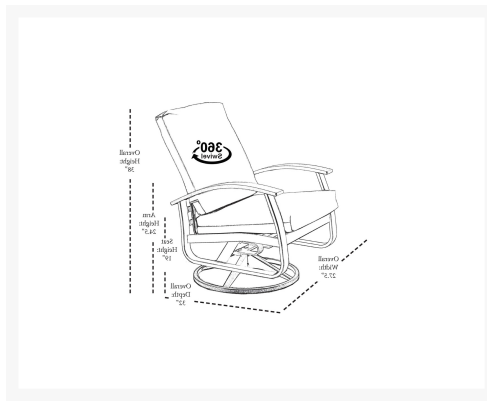

Short Description

Belle Isle MGP/Aluminum Cushion Swivel Rocker B060 by Telescope Casual

Description

The Belle Isle MGP/Aluminum Cushion Swivel Rocker (B060) by Telescope Casual You and your guests will be enchanted by this collection's sweeping angles and arcs. Its versatile, artful design and deep, plush cushions create the ultimate lounging experience, while sturdy, all-weather construction ensures lasting performance across the seasons. A durable powder-coated aluminum frame, all-weather cushions, and fade-resistant Sunbrella fabric are made to endure in any outdoor setting, rain or shine. Its modular frame design unifies each piece as a set, but also allows for standalone use.

Includes

- One (1) Belle Isle MGP/Aluminum Cushion Swivel Rocker B060

Dimensions

- 27.5" W x 32" D x 38" H (28.5 lbs.)
- Seat Height: 19"
- Arm Height: 24.5"

Features

- Powder-coated aluminum frame will not rust, peel, or crack
- Create different seating arrangements by attaching modular pieces together
- Includes high quality stainless steel hardware
- Outdoor cushions are comfortable and designed to drain quickly
- Cushions are made with Sunbrella fabric, which has a 5 year fade warranty and is easy to clean
- 100% acrylic fabric is solid color all the way through
- Marine grade polymer (MGP) arm accents will not crack, rot, or separate; poly lumber is also impervious to water
- Synthetic lumber is solid color all the way through
- Smooth swivel rocking motion with 360 degree rotation
- Made in the USA
- MGP is made with more than 30% recycled resin and can be recycled