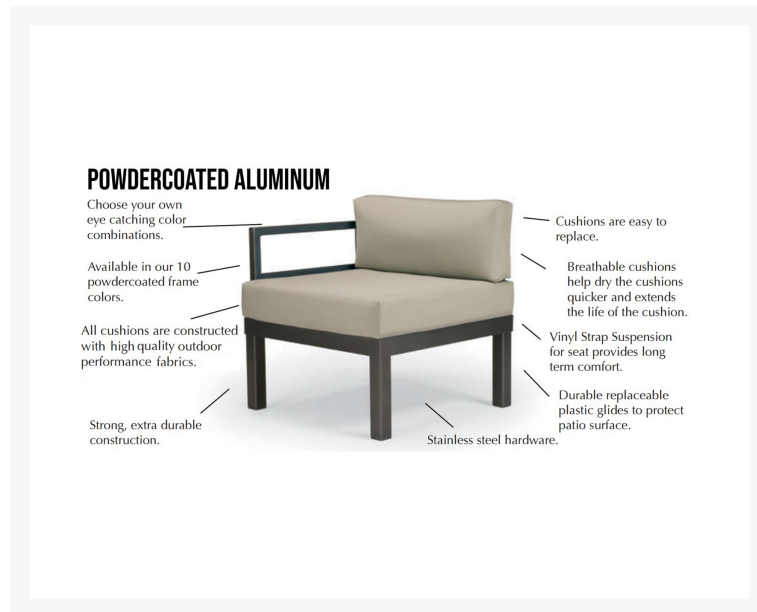

Product Images

Short Description

Larssen Deep Cushion Ottoman 1L00 by Telescope Casual

Description

The Larssen Deep Cushion Ottoman (1L00) by Telescope Casual is undeniably modern in its sleek design, which is marked by slim framing and distinctly sharp lines. Its modular frame design unifies each piece as a set, but also allows for standalone use. Deep, plush cushions create the ultimate lounging experience, while sturdy, all-weather construction ensures lasting performance across the seasons. Its durable powder-coated aluminum frame, all-weather cushions, and fade-resistant Sunbrella fabric are made to endure in any outdoor setting, rain or shine. The Larssen Arm/End Section can be set up as either a right arm or left arm sectional piece.

Includes

- One (1) Larssen Deep Cushion Ottoman 1L00

Dimensions

- 28.5" W x 28.5" D x 19" H (16 lbs.)
- Seat Height: 19"

Features

- Powder-coated aluminum frame will not rust, peel, or crack
- Create different seating arrangements by attaching modular pieces together
- Includes high quality stainless steel hardware
- Outdoor cushions are comfortable and designed to drain quickly
- Cushions are made with Sunbrella fabric, which has a 5 year fade warranty and is easy to clean
- 100% acrylic fabric is solid color all the way through
- Made in the USA
- Aluminum frame can be recycled
- No Assembly Required