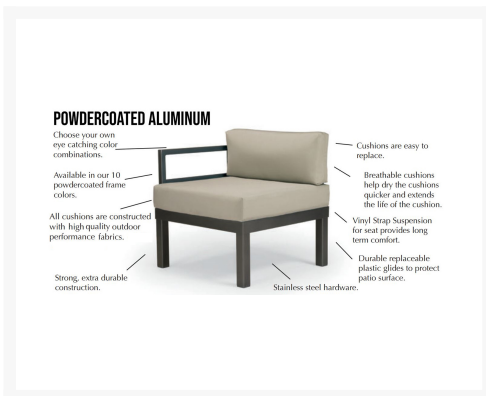

Product Images

Short Description

Larssen Deep Cushion Curved Backless Corner Section 1C00 by Telescope Casual

Description

The Larssen Deep Cushion Curved Backless Corner Section (1C00) by Telescope Casual is undeniably modern in its sleek design, which is marked by slim framing and distinctly sharp lines. Its modular frame design unifies each piece as a set, but also allows for standalone use. Deep, plush cushions create the ultimate lounging experience, while sturdy, all-weather construction ensures lasting performance across the seasons. Its durable powder-coated aluminum frame, all-weather cushions, and fade-resistant Sunbrella fabric are made to endure in any outdoor setting, rain or shine. The Larssen Arm/End Section can be set up as either a right arm or left arm sectional piece.

Includes

- One (1) Larssen Deep Cushion Curved Backless Corner Section 1C00

Dimensions

- 28.5" W x 28.5" D x 19" H (14 lbs.)
- Seat Height: 19"

Features

- Powder-coated aluminum frame will not rust, peel, or crack
- Create different seating arrangements by attaching modular pieces together
- Includes high quality stainless steel hardware
- Outdoor cushions are comfortable and designed to drain quickly
- Cushions are made with Sunbrella fabric, which has a 5 year fade warranty and is easy to clean
- 100% acrylic fabric is solid color all the way through
- Made in the USA
- Aluminum frame can be recycled
- No Assembly Required