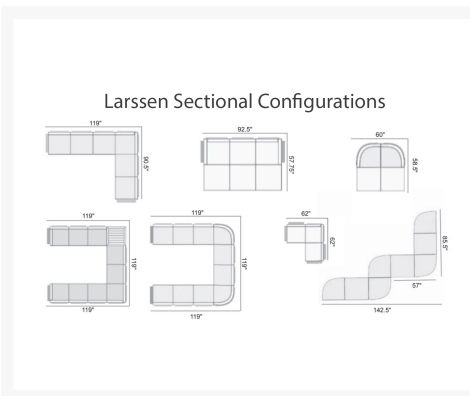

Product Images

Short Description

Larssen Deep Cushion Curved Backless Corner Section 1C00 by Telescope Casual

Description

The Larssen Deep Cushion Curved Backless Corner Section (1C00) by Telescope Casual is undeniably modern in its sleek design, which is marked by slim framing and distinctly sharp lines. Its modular frame design unifies each piece as a set, but also allows for standalone use. Deep, plush cushions create the ultimate lounging experience, while sturdy, all-weather construction ensures lasting performance across the seasons. Its durable powder-coated aluminum frame, all-weather cushions, and fade-resistant Sunbrella fabric are made to endure in any outdoor setting, rain or shine. The Larssen Arm/End Section can be set up as either a right arm or left arm sectional piece.

Includes

- One (1) Larssen Deep Cushion Curved Backless Corner Section 1C00

Dimensions

- 28.5" W x 28.5" D x 19" H (14 lbs.)
- Seat Height: 19"

Features

- Powder-coated aluminum frame will not rust, peel, or crack
- Create different seating arrangements by attaching modular pieces together
- Includes high quality stainless steel hardware
- Outdoor cushions are comfortable and designed to drain quickly
- Cushions are made with Sunbrella fabric, which has a 5 year fade warranty and is easy to clean
- 100% acrylic fabric is solid color all the way through
- Made in the USA
- Aluminum frame can be recycled
- No Assembly Required