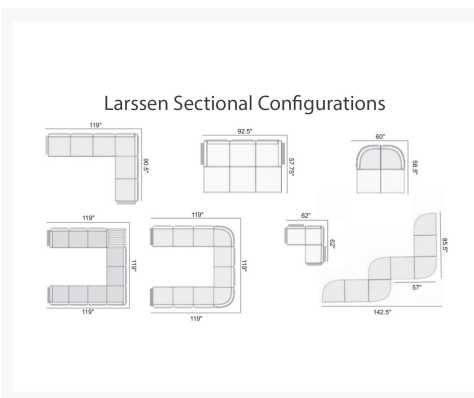

Product Images

Short Description

Larsen Deep Cushion Curved Corner Section VLC0 by Telescope Casual