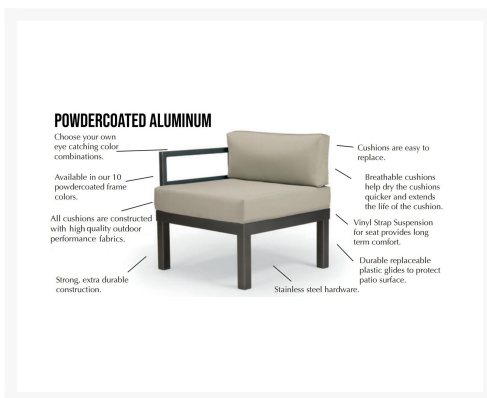

Product Images

Short Description

Larsen Deep Cushion Curved Corner Section VLC0 by Telescope Casual