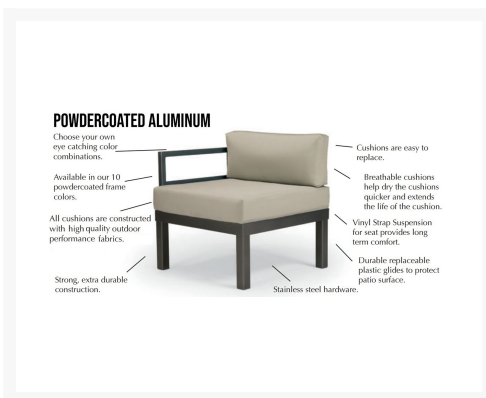

Product Images

Short Description

Larsen Deep Cushion Corner Section VL60 by Telescope Casual

Description

The Larssen Deep Cushion Corner Section (VL60) by Telescope Casual is undeniably modern in its sleek design, which is marked by slim framing and distinctly sharp lines. Its modular frame design unifies each piece as a set, but also allows for standalone use. Deep, plush cushions create the ultimate lounging experience, while sturdy, all-weather construction ensures lasting performance across the seasons. Its durable powder-coated aluminum frame, all-weather cushions, and fade-resistant Sunbrella fabric are made to endure in any outdoor setting, rain or shine. The Larsson Arm/End Section can be set up as either a right arm or left arm sectional piece.

Includes

- One (1) Larssen Deep Cushion Corner Section VL60

Dimensions

- 30" W x 30" D x 35" H (28 lbs.)
- Seat Height: 19"

Features

- Powder-coated aluminum frame will not rust, peel, or crack
- Create different seating arrangements by attaching modular pieces together
- Includes high quality stainless steel hardware
- Outdoor cushions are comfortable and designed to drain quickly
- Cushions are made with Sunbrella fabric, which has a 5 year fade warranty and is easy to clean
- 100% acrylic fabric is solid color all the way through
- Made in the USA
- Aluminum frame can be recycled
- Assembly Required