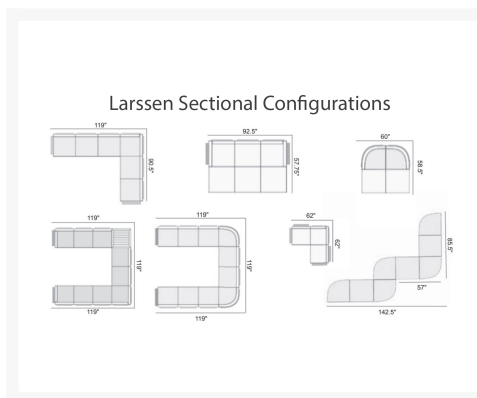

Product Images

Short Description

Larsen Deep Cushion Corner Section VL60 by Telescope Casual

Description

The Larssen Deep Cushion Corner Section (VL60) by Telescope Casual is undeniably modern in its sleek design, which is marked by slim framing and distinctly sharp lines. Its modular frame design unifies each piece as a set, but also allows for standalone use. Deep, plush cushions create the ultimate lounging experience, while sturdy, all-weather construction ensures lasting performance across the seasons. Its durable powder-coated aluminum frame, all-weather cushions, and fade-resistant Sunbrella fabric are made to endure in any outdoor setting, rain or shine. The Larsson Arm/End Section can be set up as either a right arm or left arm sectional piece.

Includes

- One (1) Larssen Deep Cushion Corner Section VL60

Dimensions

- 30" W x 30" D x 35" H (28 lbs.)
- Seat Height: 19"

Features

- Powder-coated aluminum frame will not rust, peel, or crack
- Create different seating arrangements by attaching modular pieces together
- Includes high quality stainless steel hardware
- Outdoor cushions are comfortable and designed to drain quickly
- Cushions are made with Sunbrella fabric, which has a 5 year fade warranty and is easy to clean
- 100% acrylic fabric is solid color all the way through
- Made in the USA
- Aluminum frame can be recycled
- Assembly Required