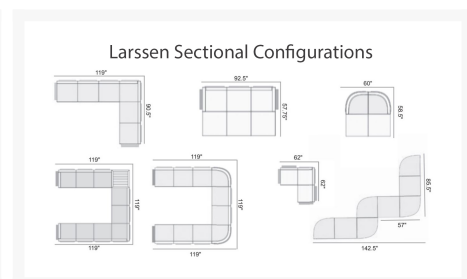

Product Images