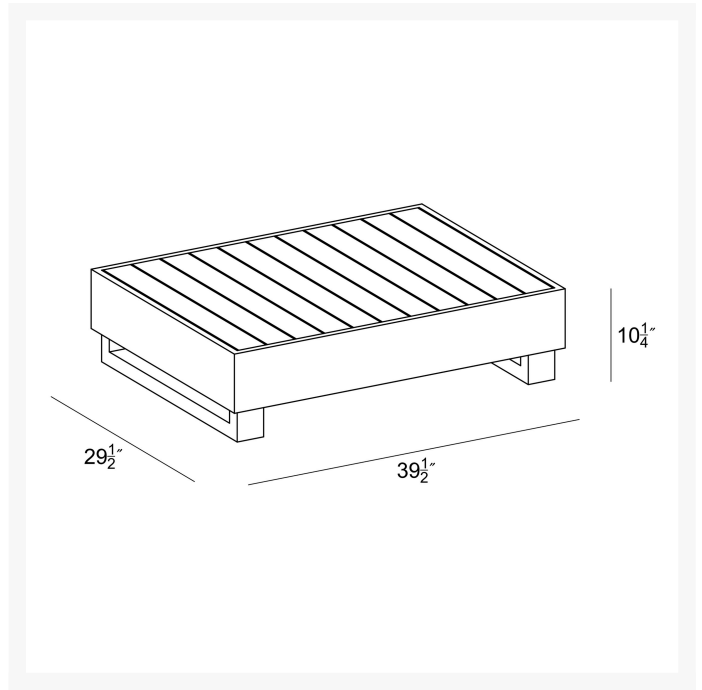

Short Description

Meld Reclaimed Teak Outdoor Coffee Table MLD-AL-CT-REC by Harmonia Living

Description

Made with integrity, sustainability and craft, the Meld Reclaimed Teak Outdoor Coffee Table (MLD-AL-CT-REC) by Harmonia Living has a modern industrial look with an eco-friendly backstory. Its fully-welded aluminum frames are treated with a powder-coated finish to ensure lasting performance across the seasons. Constructed with Grade A teak wood, it is naturally resistant to moisture, rotting, and pests and perfectly suited for various climates and environments. Handcrafted by the hands of skilled artisans, this piece of furniture was repurposed from 100% FSC Certified®, Indonesian reclaimed teak. No new trees were harvested to make this furniture and every piece will add a unique work of art to your outdoor patio space. Pair this table with the Meld Reclaimed Teak Outdoor Sectional Sofa or mix and match with the sofa set of your choosing. Harmonia Living can be tailored to both Residential and Commercial settings and is committed to delivering exceptional furnishings to your outdoor space.

Includes

- One (1) Meld Reclaimed Teak Outdoor Coffee Table MLD-AL-CT-REC

Dimensions

- 39.5"W x 29.5"D x 10.25"H (62 lbs.)
- Frame Height: 10.25"

Features

- 100% FSC certified Indonesian reclaimed teak is repurposed into high quality outdoor furniture.
- Each piece is a unique work of art, handcrafted by skilled artisans who are masters working with