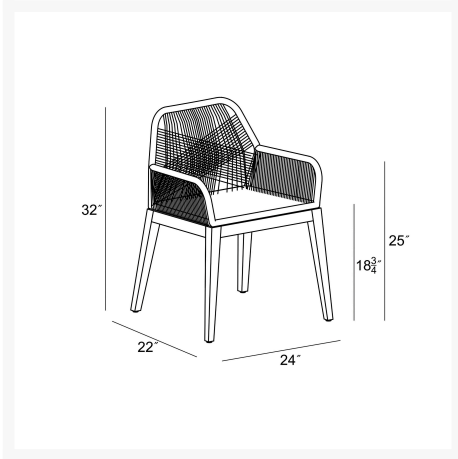

Product Images

Short Description

Carl Reclaimed Teak and Rope Dining Arm Chair CARL-RP-DAC by Harmonia Living

Description

The Carl Reclaimed Teak and Rope Dining Arm Chair (CARL-RP-DAC) by Harmonia Living is a blend of intricate rope design and repurposed old-growth teak. The rope itself is twisted strands of high-density polyethylene (HDPE) and crafted to form a sturdy, yet comfortable seat. This timeless piece of outdoor furniture is built to the highest quality and comfort while ensuring lasting performances across the seasons. Handcrafted by the hands of skilled artisans, this piece was repurposed from 100% FSC Certified®, Indonesian reclaimed teak. No new trees were harvested to make this furniture and every piece will add a unique work of art to your outdoor patio space. Harmonia Living can be tailored to both Residential and Commercial settings and is committed to delivering exceptional furnishings to your outdoor space.

Includes

- One (1) Carl Reclaimed Teak and Rope Dining Arm Chair CARL-RP-DAC

Dimensions

- 24"W x 22"D x 32"H (18 lbs.)
- Frame Height: 32"

- Seat Height (No Cushion): 18.75
- Back Height: 13.25
- Arm Height: 25