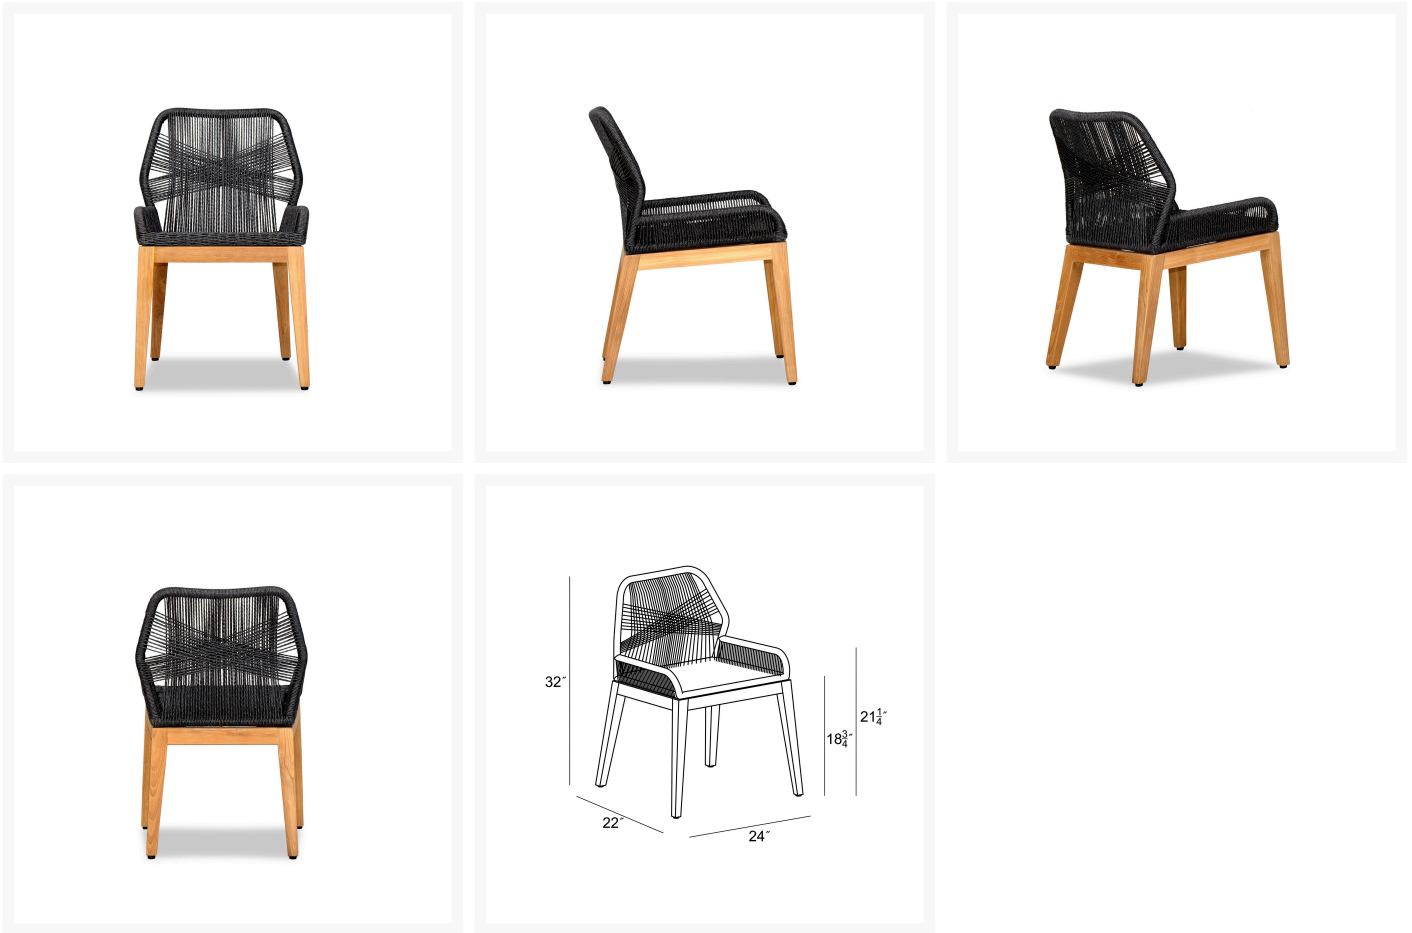

## Product Images

---

## Short Description

---

Carl Reclaimed Teak and Rope Dining Side Chair CARL-RP-DSC by Harmonia Living

## Description

---

The Carl Reclaimed Teak and Rope Dining Side Chair (CARL-RP-DSC) by Harmonia Living is a blend of intricate rope design and repurposed old-growth teak. The rope itself is twisted strands of high-density polyethylene (HDPE) and crafted to form a sturdy, yet comfortable seat. This timeless piece of outdoor furniture is built to the highest quality and comfort while ensuring lasting performances across the seasons. Handcrafted by the hands of skilled artisans, this piece was repurposed from 100% FSC Certified®, Indonesian reclaimed teak. No new trees were harvested to make this furniture and every piece will add a unique work of art to your outdoor patio space. Harmonia Living can be tailored to both Residential and Commercial settings and is committed to delivering exceptional furnishings to your outdoor space.

### Dimensions

- 24"W x 22"D x 32"H (18 lbs.)
- Frame Height: 32"

- Seat Height (No Cushion): 18.75
- Back Height: 13.25
- Arm Height: 21.25