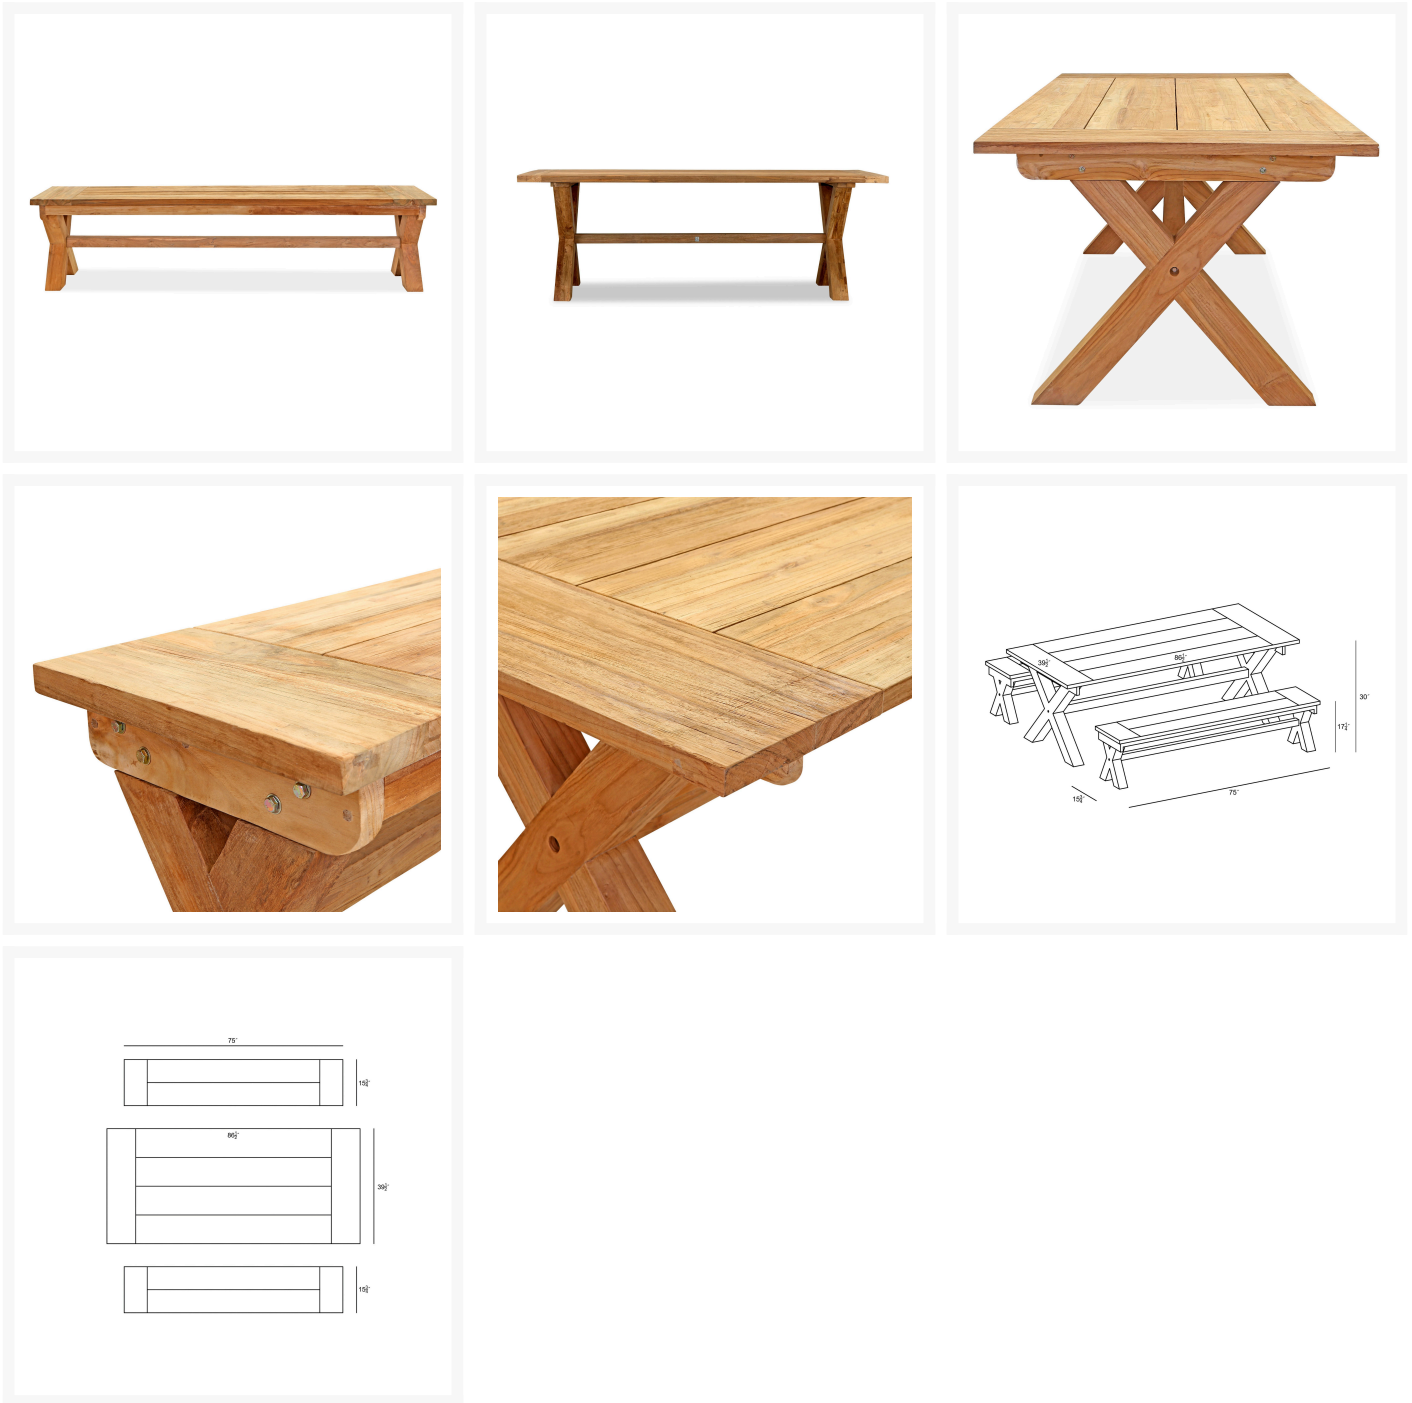

## Product Images

---

## Short Description

Fields 6 Seat Reclaimed Teak Dining Set w Benches FLD-TK-SET552 by Harmonia Living

## Description

The Fields 6 Seat Reclaimed Teak Dining Set w Benches (FLD-TK-SET552) by Harmonia Living is the result of true craftsmanship from organic material, designed with oversized legs and planks to create the perfect modern farmhouse look. Constructed with Grade A teak wood, that is naturally resistant to moisture, rotting,

#### Dimensions

- Fields Dining Table: 86.5"W x 39.5"D x 30"H (156 lbs.)
  - Frame Height: 30
  - Under Table Height: 29
- Fields Dining Bench: 15.75"W x 75"D x 17.25"H (71 lbs.)
  - Frame Height: 17.25
  - Seat Height (No Cushion): 17.25