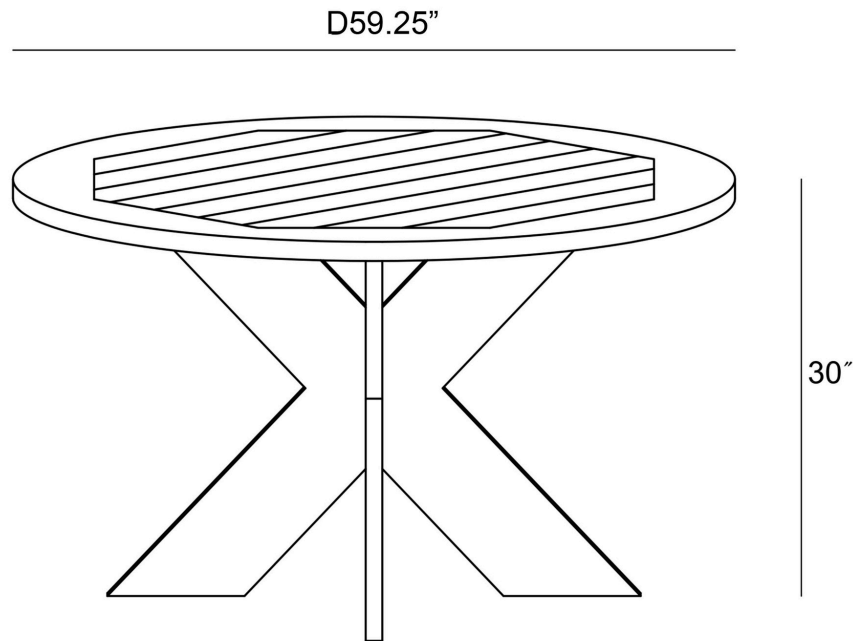

## Short Description

---

Roost 6-Seat Reclaimed Teak 59" Round Dining Table RST-TK-59RDT by Harmonia Living

#### Dimensions

- 59"D x 30"H (132 lbs.)
- Frame Height: 30"