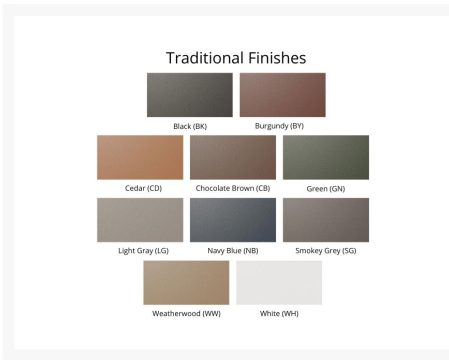

Short Description

Casual Back Chaise Lounge Set

Description

Kick back and relax with the Casual Back Chaise Lounge Set by Berlin Gardens. This collection's dockside vibes and versatile frame design give it a unique visual appeal, while sturdy, all-weather construction ensures lasting performance across the seasons. Enjoy added lumbar support and an adjustable back with your chaise lounge! Whether you're looking for a refreshing pop of color, relaxing earth tones or minimalist basics for your next patio upgrade, this outdoor seating collection is sure to impress at your next gathering. Constructed with PolyTuf™ Lumber, one of the highest grades of poly lumber on the market, this set is guaranteed to last.

Includes

- Two (2) Casual Back Chaise Lounges PLCL7400

Dimensions

- 27.5" W X 71.5" D X 41" H (70 lbs.)
- Arm Height: 24"
- Seat Height (No Cushion): This chair has a sloped seat; it's 13.5" in the front, 15.25"
- Recommended space between seat and table is 10" - 12" for leg clearance

Features