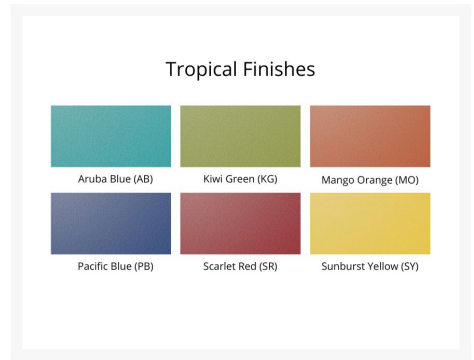

Short Description

Casual Back Chaise Lounge Set

Description

Kick back and relax with the Casual Back Chaise Lounge Set by Berlin Gardens. This collection's dockside vibes and versatile frame design give it a unique visual appeal, while sturdy, all-weather construction ensures lasting performance across the seasons. Enjoy added lumbar support and an adjustable back with your chaise lounge! Whether you're looking for a refreshing pop of color, relaxing earth tones or minimalist basics for your next patio upgrade, this outdoor seating collection is sure to impress at your next gathering. Constructed with PolyTuf™ Lumber, one of the highest grades of poly lumber on the market, this set is guaranteed to last.

Includes

- Two (2) Casual Back Chaise Lounges PLCL7400

Dimensions

- 27.5" W X 71.5" D X 41" H (70 lbs.)
- Arm Height: 24"
- Seat Height (No Cushion): This chair has a sloped seat; it's 13.5" in the front, 15.25"
- Recommended space between seat and table is 10" - 12" for leg clearance

Features