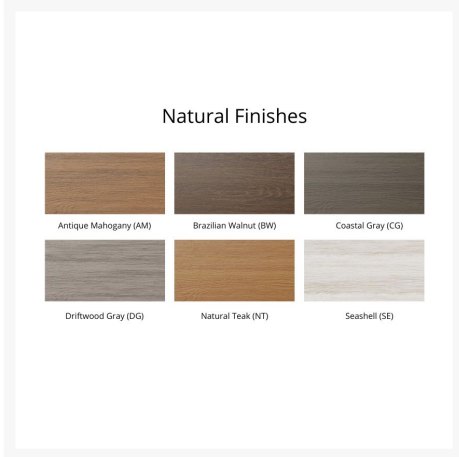

Short Description

Casual Back Chaise Lounge Set

Description

Kick back and relax with the Casual Back Chaise Lounge Set by Berlin Gardens. This collection's dockside vibes and versatile frame design give it a unique visual appeal, while sturdy, all-weather construction ensures lasting performance across the seasons. Enjoy added lumbar support and an adjustable back with your chaise lounge! Whether you're looking for a refreshing pop of color, relaxing earth tones or minimalist basics for your next patio upgrade, this outdoor seating collection is sure to impress at your next gathering. Constructed with PolyTuf™ Lumber, one of the highest grades of poly lumber on the market, this set is guaranteed to last.

Includes

- Two (2) Casual Back Chaise Lounges PLCL7400

Dimensions

- 27.5" W X 71.5" D X 41" H (70 lbs.)
- Arm Height: 24"
- Seat Height (No Cushion): This chair has a sloped seat; it's 13.5" in the front, 15.25"
- Recommended space between seat and table is 10" - 12" for leg clearance

Features