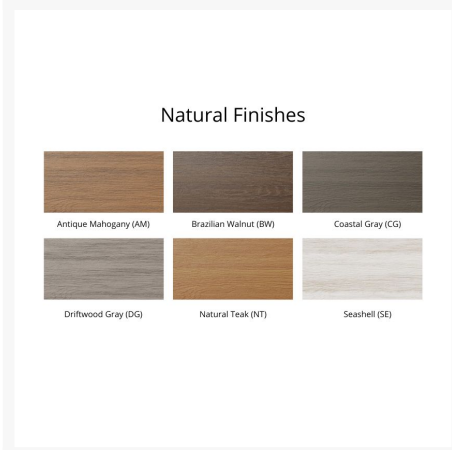

Short Description

Classic Terrace 4-Seat Swivel Rocker Set

Description

The Classic Terrace 4-Seat Swivel Rocker Set (CT-SET6) by Berlin Gardens makes an excellent pick for low-maintenance patio seating. Classic Terrace's extra-plush cushions, slatted backs and gently flared frame design give it a unique visual appeal, while sturdy, all-weather construction ensures lasting performance