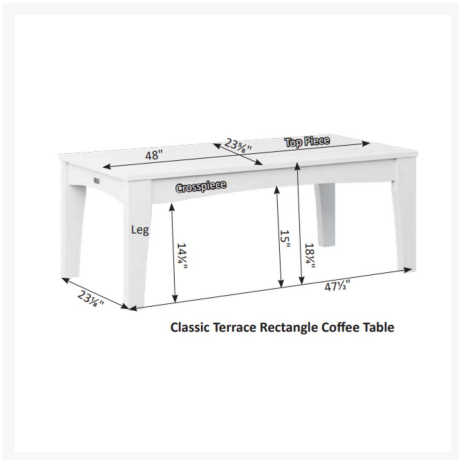

Short Description

Classic Terrace 4-Seat Swivel Rocker Set

Description

The Classic Terrace 4-Seat Swivel Rocker Set (CT-SET6) by Berlin Gardens makes an excellent pick for low-maintenance patio seating. Classic Terrace's extra-plush cushions, slatted backs and gently flared frame design give it a unique visual appeal, while sturdy, all-weather construction ensures lasting performance