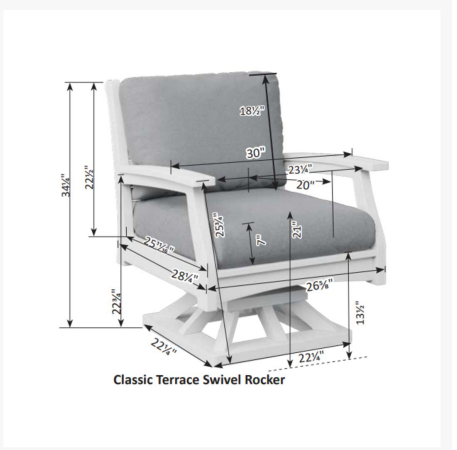

Product Images

Short Description

Classic Terrace 4-Seat Swivel Rocker Set

Description

The Classic Terrace 4-Seat Swivel Rocker Set (CT-SET6) by Berlin Gardens makes an excellent pick for low-maintenance patio seating. Classic Terrace's extra-plush cushions, slatted backs and gently flared frame design give it a unique visual appeal, while sturdy, all-weather construction ensures lasting performance

across the seasons. Whether you're looking for a refreshing pop of color, relaxing earth tones or minimalist basics for your next patio upgrade, this deep seating collection is sure to impress at your next gathering. Constructed with PolyTuf™ Lumber, one of the highest grades of poly lumber on the market, this piece is guaranteed to last. Its durable aluminum support pieces, all-weather cushions and fade-resistant fabric are also made to endure in any outdoor setting, rain or shine.

Includes

- Four (4) Classic Terrace Swivel Rockers CTSR3034
- One (1) Classic Terrace Rectangular Coffee Table CTCT4818

Dimensions

- Swivel Rocker: 30" W X 28.5" D X 34.5" H (64 lbs.)
- Seat Height (With Cushion): 21"
- Seat Height (No Cushion): 13.5"
- Arm Height: 23.75"
- Coffee Table: 22.5" W X 48" L X 18.5" H (42 lbs.)