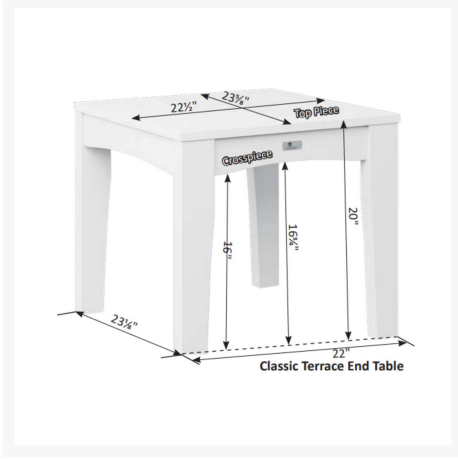

Short Description

Classic Terrace 2-Seat Chat Set

Description

The Classic Terrace 2-Seat Chat Set (CT-SET2) by Berlin Gardens makes an excellent pick for low-maintenance patio seating. Classic Terrace's extra-plush cushions, slatted backs and gently flared frame design give it a unique visual appeal, while sturdy, all-weather construction ensures lasting performance across the seasons.