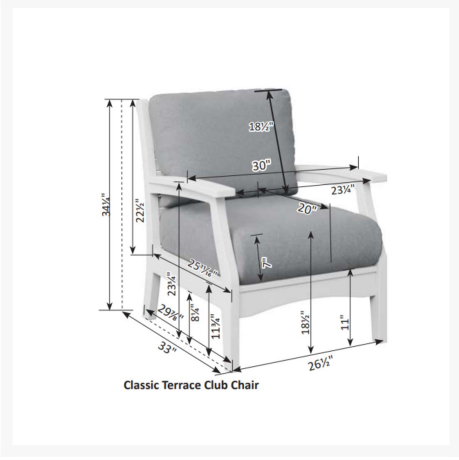

## Product Images

---

## Short Description

Classic Terrace 2-Seat Chat Set

#### Dimensions

- Club Chair: 30" W X 33" D x 34.5" H (48 lbs.)
- Arm Height: 23.75"
- Seat Height (With Cushion): 18.5"
- Seat Height (No Cushion): 11"
- End Table: 22.5" W 23" L X 20" H (28 lbs.)