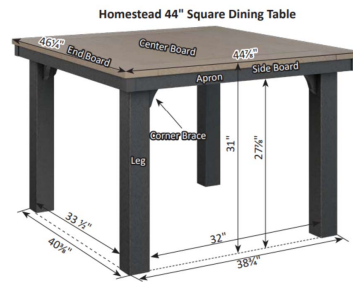

Short Description

Classic Terrace 4-Seat Square Dining Set

Description

The Classic Terrace 4-Seat Square Dining Set (CT-SET1) by Berlin Gardens makes an excellent pick for low-maintenance patio seating. Classic Terrace's extra-plush cushions, slatted backs and gently flared frame design give it a unique visual appeal, while sturdy, all-weather construction ensures lasting performance across the seasons. Whether you're looking for a refreshing pop of color, relaxing earth tones or minimalist basics for your next patio upgrade, this deep seating collection is sure to impress at your next gathering. Constructed with PolyTuf™ Lumber, one of the highest grades of poly lumber on the market, this set is