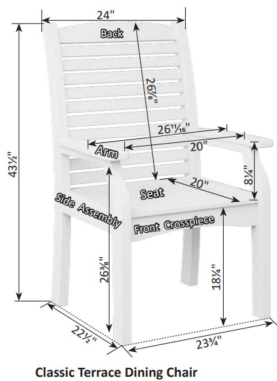

Standard on White

Classic Terrace Dining Chair