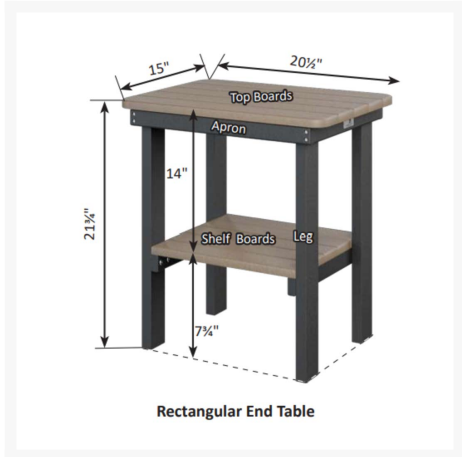

## Product Images

## Short Description

Comfo Back 2-Seat Adirondack Chat Set

#### Dimensions

- Adirondack Chair: 31.5"W x 32.5"D x 38.5"H (54 lbs.)
- Arm Height: 24"
- Seat Height (No Cushion): This chair has a sloped seat; it's 11.5" in the front, 16.25" in the back
- Recommended space between seat and table is 10" - 12" for leg clearance
- End Table: 20.5" L x 15" D x 22" H (17 lbs.)