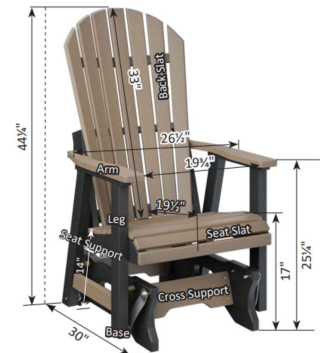

Standard on White

Comfo-Back Single Glider