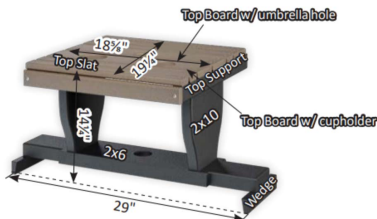

Gliding Settee