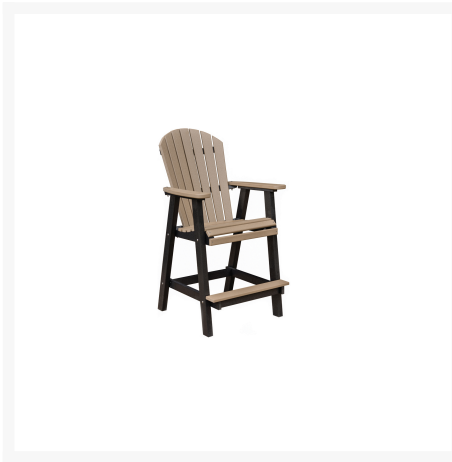

Product Images

Short Description

Comfo Back 2-Seat Bar Chat Set

Description

The Comfo Back 2-Seat Bar Chat Set (COMFO-SET7) by Berlin Gardens offers that classic Adirondack look with comfort you don't expect. This collection's clean edges, smooth, round backs and gently flared frame design give it a unique visual appeal, while sturdy, all-weather construction ensures lasting performance across the seasons. Whether you're looking for a refreshing pop of color, relaxing earth tones or minimalist basics for your next patio upgrade, this deck chair collection is sure to impress at your next gathering. Constructed with PolyTuf™ Lumber, one of the highest grades of poly lumber on the market, this set is guaranteed to last. Note: Many of our tables and chairs are available in dining, counter or bar height. If you would like a different table or chair than what is listed, please give our sales team a call at 1-888-947-4449.

Includes

- Two (2) Comfo Back Bar Chairs PEBC2135
- One (1) Round Bar Height End Table PRET3222

Dimensions

- Bar Chair: 27.5"W x 29"D x 49.5"H (49 lbs.)
- Arm Height: 35"
- Seat Height (No Cushion): This chair has a sloped seat; it's 24.25"H in the back, 26.5"H in the front
- Recommended space between seat and table is 10" - 12" for leg clearance
- End Table: 21.5" W x 21.5" D x 32" H (30 lbs.)