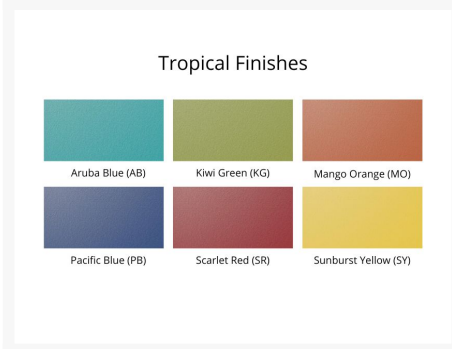

Product Images

Short Description

Comfo Back 2-Seat Bar Chat Set

Description

The Comfo Back 2-Seat Bar Chat Set (COMFO-SET7) by Berlin Gardens offers that classic Adirondack look with comfort you don't expect. This collection's clean edges, smooth, round backs and gently flared frame design give it a unique visual appeal, while sturdy, all-weather construction ensures lasting performance across the seasons. Whether you're looking for a refreshing pop of color, relaxing earth tones or minimalist basics for your next patio upgrade, this deck chair collection is sure to impress at your next gathering. Constructed with PolyTuf™ Lumber, one of the highest grades of poly lumber on the market, this set is guaranteed to last. Note: Many of our tables and chairs are available in dining, counter or bar height. If you would like a different table or chair than what is listed, please give our sales team a call at 1-888-947-4449.

Includes

- Two (2) Comfo Back Bar Chairs PEBC2135
- One (1) Round Bar Height End Table PRET3222

Dimensions

- Bar Chair: 27.5"W x 29"D x 49.5"H (49 lbs.)
- Arm Height: 35"
- Seat Height (No Cushion): This chair has a sloped seat; it's 24.25"H in the back, 26.5"H in the front
- Recommended space between seat and table is 10" - 12" for leg clearance
- End Table: 21.5" W x 21.5" D x 32" H (30 lbs.)