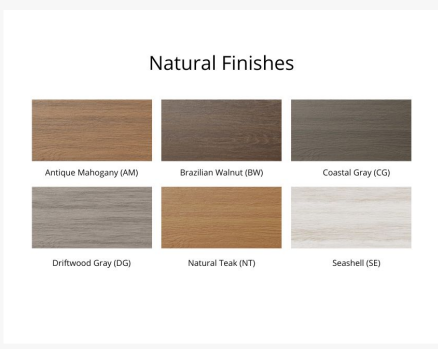

Product Images

Short Description

Comfo Back 2-Seat Bar Chat Set

Description

The Comfo Back 2-Seat Bar Chat Set (COMFO-SET7) by Berlin Gardens offers that classic Adirondack look with comfort you don't expect. This collection's clean edges, smooth, round backs and gently flared frame design give it a unique visual appeal, while sturdy, all-weather construction ensures lasting performance across the seasons. Whether you're looking for a refreshing pop of color, relaxing earth tones or minimalist basics for your next patio upgrade, this deck chair collection is sure to impress at your next gathering. Constructed with PolyTuf™ Lumber, one of the highest grades of poly lumber on the market, this set is guaranteed to last. Note: Many of our tables and chairs are available in dining, counter or bar height. If you would like a different table or chair than what is listed, please give our sales team a call at 1-888-947-4449.

Includes

- Two (2) Comfo Back Bar Chairs PEBC2135
- One (1) Round Bar Height End Table PRET3222

Dimensions

- Bar Chair: 27.5"W x 29"D x 49.5"H (49 lbs.)
- Arm Height: 35"
- Seat Height (No Cushion): This chair has a sloped seat; it's 24.25"H in the back, 26.5"H in the front
- Recommended space between seat and table is 10" - 12" for leg clearance
- End Table: 21.5" W x 21.5" D x 32" H (30 lbs.)