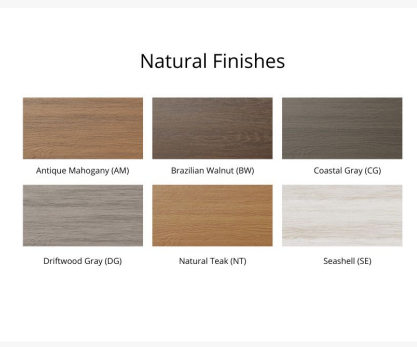

Product Images

Short Description

Comfo Back 6-Seat Round Counter Set

Description

The Comfo Back 6-Seat Round Counter Set (COMFO-SET6) by Berlin Gardens offers that classic Adirondack look with comfort you don't expect. This collection's clean edges, smooth, round backs and gently flared frame design give it a unique visual appeal, while sturdy, all-weather construction ensures lasting performance across the seasons. Whether you're looking for a refreshing pop of color, relaxing earth tones or minimalist basics for your next patio upgrade, this deck chair collection is sure to impress at your next gathering. Constructed with PolyTuf™ Lumber, one of the highest grades of poly lumber on the market, this

Features

- PolyTuf™ Lumber is dense, durable and virtually maintenance free
- Unlike natural wood, poly lumber won't crack, fade or rot over time
- Built to withstand a range of climates, including hot sun, snowy winters, and strong coastal winds
- High Density Polyethylene (HDPE) lumber manufactured using 95% recycled plastic
- UV protectant and color infused into the lumber; no painting or waterproofing needed
- High, contoured back provides extra comfort and back support
- BPA free and Amish made in the USA
- Center table hole fits umbrellas up to 1.5" diameter; a matching composite cap covers the hole when an umbrella is not used
- Recommended umbrella size: 9' with a 100 lb. umbrella base
- Chrome-plated stainless steel fasteners and aluminum support pieces are corrosion resistant
- Frames are easy to clean; simply spray off with a hose
- Assembly required