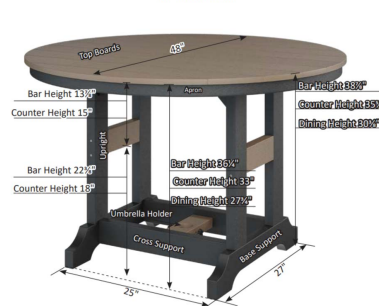

48" Round Table

Short Description

Comfo Back 4-Seat Counter Set

Description

The Comfo Back 4-Seat Counter Set (COMFO-SET5) by Berlin Gardens offers that classic Adirondack look with comfort you don't expect. This collection's clean edges, smooth, round backs and gently flared frame design give it a unique visual appeal, while sturdy, all-weather construction ensures lasting performance across the seasons. Whether you're looking for a refreshing pop of color, relaxing earth tones or minimalist basics for your next patio upgrade, this deck chair collection is sure to impress at your next gathering. Constructed with PolyTuf™ Lumber, one of the highest grades of poly lumber on the market, this set is guaranteed to last.