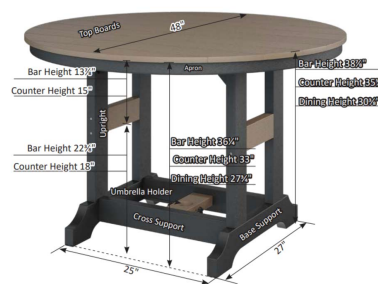

Product Images

Traditional Finishes

Tropical Finishes

Natural Finishes

Standard on White

48" Round Table

Comfo-Back Bar Chair

Short Description

Includes

- One (1) Garden Classic 48" Round Bar Table GCDT0048B
- Four (4) Comfo Back Bar Chairs PEBC2135

Dimensions

- Bar Table: 48"W x 48"D x 39"H (97 lbs.)
- Under Table Clearance: 36.25"
- Bar Chair: 27.5"W x 29"D x 49.5"H (49 lbs.)
- Arm Height: 35"
- Seat Height (No Cushion): This chair has a sloped seat; it's 24.25"H in the back, 26.5"H in the front
- Recommended space between seat and table is 10" - 12" for leg clearance