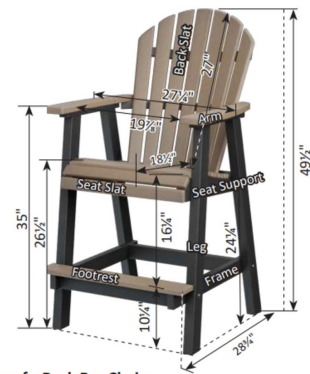

Product Images

Traditional Finishes

Tropical Finishes

Natural Finishes

Standard on White

48" Round Table

Comfo-Back Bar Chair

Short Description

Comfo Back 4-Seat Bar Set

Description

The Comfo Back 4-Seat Bar Set (COMFO-SET4) by Berlin Gardens offers that classic Adirondack look with comfort you don't expect. This collection's clean edges, smooth, round backs and gently flared frame design give it a unique visual appeal, while sturdy, all-weather construction ensures lasting performance across the seasons. Whether you're looking for a refreshing pop of color, relaxing earth tones or minimalist basics for your next patio upgrade, this deck chair collection is sure to impress at your next gathering. Constructed with PolyTuf™ Lumber, one of the highest grades of poly lumber on the market, this set is guaranteed to last.

Includes

- One (1) Garden Classic 48" Round Bar Table GCDT0048B
- Four (4) Comfo Back Bar Chairs PEBC2135

Dimensions

- Bar Table: 48"W x 48"D x 39"H (97 lbs.)
- Under Table Clearance: 36.25"
- Bar Chair: 27.5"W x 29"D x 49.5"H (49 lbs.)
- Arm Height: 35"
- Seat Height (No Cushion): This chair has a sloped seat; it's 24.25"H in the back, 26.5"H in the front
- Recommended space between seat and table is 10" - 12" for leg clearance