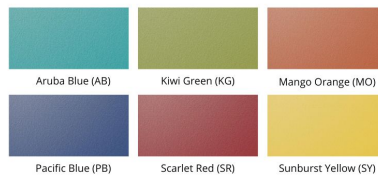

Product Images

Traditional Finishes

Tropical Finishes

Natural Finishes

Standard on White

48" Round Table

Comfo-Back Bar Chair

Short Description