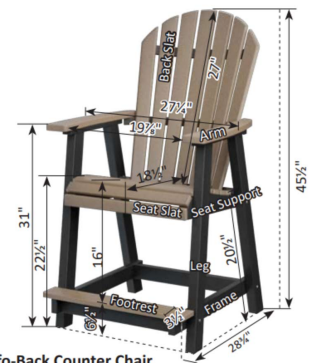

Standard on White

Comfo-Back Counter Chair