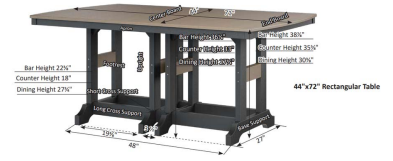

GO GREEN WITH BERLIN GARDENS

When Berlin Gardens® manufactures chairs, tables and other great pieces for your patio with friends and family, we also protect the environment. That's because our poly lumber is manufactured using 95% recycled content.

Here's a look into the recycling process:

1. **1** Polyethylene plastic, commonly used in manufacturing detergent containers, is gathered to be recycled.
2. **2** Recycled plastic is ground, melted and cooled to produce purified plastic pellets, which are tested to maintain the highest quality control standards.
3. **3** Pellets are melted, extruded and shaped into precision-cut poly lumber.