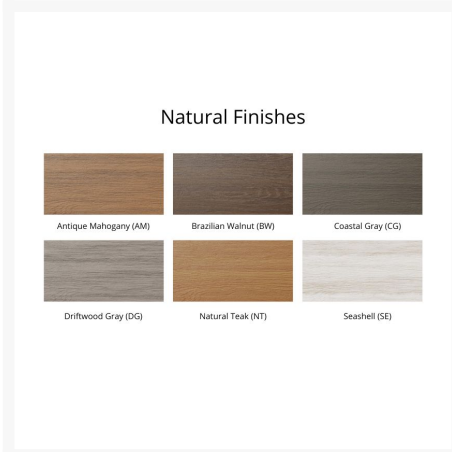

Product Images

Short Description

Mayhew Sling 6-Seat Dining Set

Description

With its timeless appeal and lasting durability, the Mayhew Sling 6-Seat Dining Set (MH-SET13) by Berlin Gardens makes an excellent pick for low-maintenance patio seating. Mayhew's contemporary frame design, clean lines and East Coast charm give it a unique visual appeal, while sturdy, all-weather construction ensures

lasting performance across the seasons. Whether you're looking for a refreshing pop of color, relaxing earth tones or minimalist basics for your next patio upgrade, this outdoor furniture collection is sure to impress at your next gathering. Constructed with PolyTuf™ Lumber, one of the highest grades of poly lumber on the market, this set is guaranteed to last. Its durable aluminum support pieces and strong sling fabric are also made to endure in any outdoor setting, rain or shine. Note: Many of our tables and chairs are available in dining, counter or bar height. If you would like a different table or chair than what is listed, please give our sales team a call at 1-888-947-4449.

Features

- PolyTuf™ Lumber is dense, durable and virtually maintenance free
- Unlike natural wood, poly lumber won't crack, fade or rot over time
- Built to withstand a range of climates, including hot sun, snowy winters, and strong coastal winds
- High Density Polyethylene (HDPE) lumber manufactured using 95% recycled plastic
- UV protectant and color infused into the lumber; no painting or waterproofing needed
- Sling fabric is comfortable, quick-drying and low maintenance
- BPA free and Amish made in the USA
- Center table hole fits umbrellas up to 1.5" diameter; a matching composite cap covers the hole when an umbrella is not used
- Recommended umbrella size: 8' x 10' or 11' with a 100 lb. umbrella base
- Chrome-plated stainless steel fasteners and aluminum support pieces are corrosion resistant
- Frames are easy to clean; simply spray off with a hose
- Assembly required