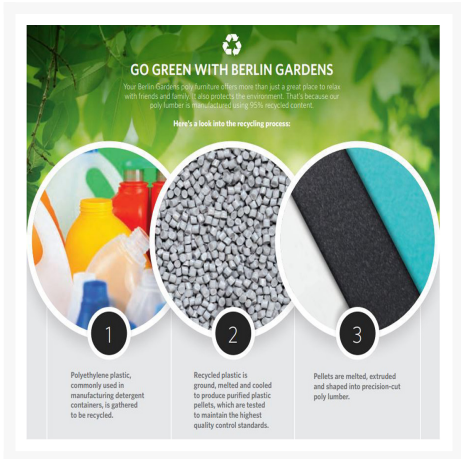

Short Description

Mayhew 2-Seat Chat Set

Description

With its timeless appeal and lasting durability, the Mayhew 2-Seat Chat Set (MH-SET12) by Berlin Gardens makes an excellent pick for low-maintenance patio seating. Mayhew's contemporary frame design, clean lines and East Coast charm give it a unique visual appeal, while sturdy, all-weather construction ensures