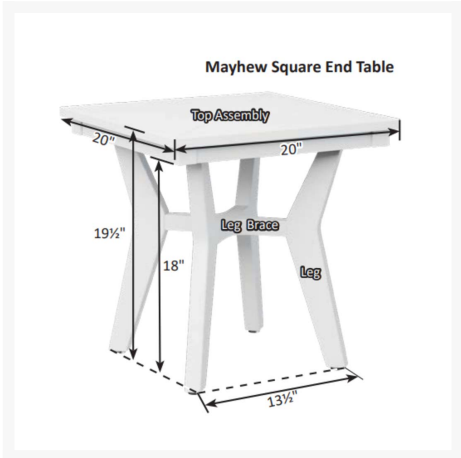

Short Description

Mayhew 2-Seat Chat Set

Description

With its timeless appeal and lasting durability, the Mayhew 2-Seat Chat Set (MH-SET12) by Berlin Gardens makes an excellent pick for low-maintenance patio seating. Mayhew's contemporary frame design, clean lines and East Coast charm give it a unique visual appeal, while sturdy, all-weather construction ensures