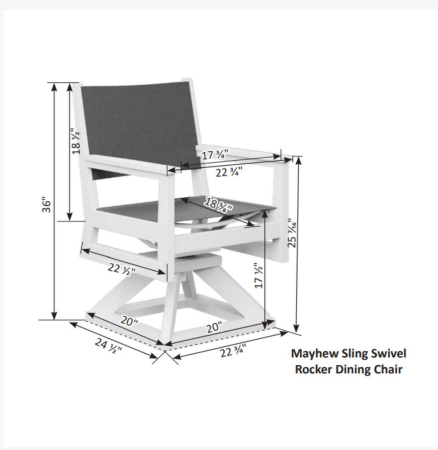

Product Images

Short Description

Mayhew Sling 4-Seat Swivel Square Dining Set

Description

With its timeless appeal and lasting durability, the Mayhew Sling 4-Seat Swivel Square Dining Set (MH-SET11) by Berlin Gardens makes an excellent pick for low-maintenance patio seating. Mayhew's contemporary frame design, clean lines and East Coast charm give it a unique visual appeal, while sturdy, all-weather construction

ensures lasting performance across the seasons. Whether you're looking for a refreshing pop of color, relaxing earth tones or minimalist basics for your next patio upgrade, this outdoor furniture collection is sure to impress at your next gathering. Constructed with PolyTuf™ Lumber, one of the highest grades of poly lumber on the market, this set is guaranteed to last. Its durable aluminum support pieces and strong sling fabric are also made to endure in any outdoor setting, rain or shine. Note: Many of our tables and chairs are available in dining, counter or bar height. If you would like a different table or chair than what is listed, please give our sales team a call at 1-888-947-4449.

Includes

- Four (4) Mayhew Sling Swivel Rocker Dining Chairs MHSSD2235
- One (1) Harbor 33" Square Dining Table HST0033D

Dimensions

- Dining Chair: 22.75" W x 24.5" D x 36" H (38 lbs.)
- Arm Height: 25.5"
- Seat Height (No Cushion): 17.5"
- Dining Table: 33" W x 33" L x 30.375" H (48 lbs.)
- Under Table Clearance: 27.75"