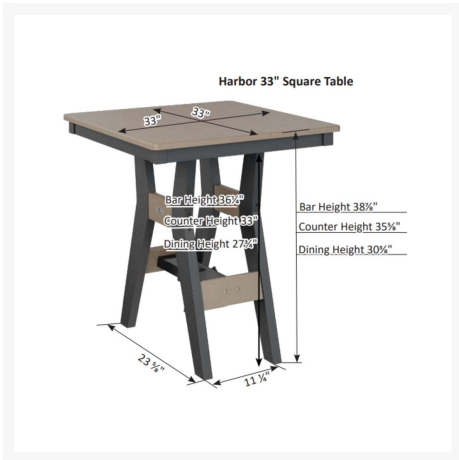

Product Images

Short Description

Mayhew Sling 4-Seat Swivel Square Dining Set

Description

With its timeless appeal and lasting durability, the Mayhew Sling 4-Seat Swivel Square Dining Set (MH-SET11) by Berlin Gardens makes an excellent pick for low-maintenance patio seating. Mayhew's contemporary frame design, clean lines and East Coast charm give it a unique visual appeal, while sturdy, all-weather construction

Includes

- Four (4) Mayhew Sling Swivel Rocker Dining Chairs MHSSD2235
- One (1) Harbor 33" Square Dining Table HST0033D

Dimensions

- Dining Chair: 22.75" W x 24.5" D x 36" H (38 lbs.)
- Arm Height: 25.5"
- Seat Height (No Cushion): 17.5"
- Dining Table: 33" W x 33" L x 30.375" H (48 lbs.)
- Under Table Clearance: 27.75"