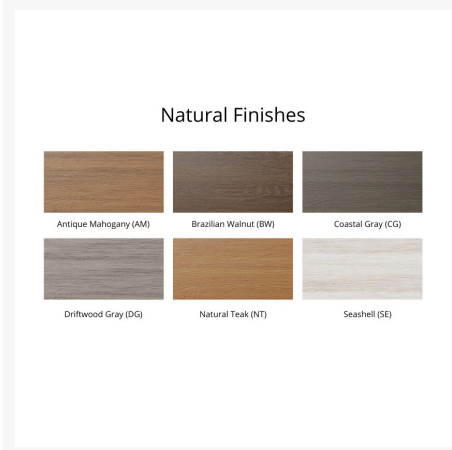

Product Images

Short Description

Mayhew Sling 4-Seat Swivel Square Dining Set

Description

With its timeless appeal and lasting durability, the Mayhew Sling 4-Seat Swivel Square Dining Set (MH-SET11) by Berlin Gardens makes an excellent pick for low-maintenance patio seating. Mayhew's contemporary frame design, clean lines and East Coast charm give it a unique visual appeal, while sturdy, all-weather construction

ensures lasting performance across the seasons. Whether you're looking for a refreshing pop of color, relaxing earth tones or minimalist basics for your next patio upgrade, this outdoor furniture collection is sure to impress at your next gathering. Constructed with PolyTuf™ Lumber, one of the highest grades of poly lumber on the market, this set is guaranteed to last. Its durable aluminum support pieces and strong sling fabric are also made to endure in any outdoor setting, rain or shine. Note: Many of our tables and chairs are available in dining, counter or bar height. If you would like a different table or chair than what is listed, please give our sales team a call at 1-888-947-4449.

Includes

- Four (4) Mayhew Sling Swivel Rocker Dining Chairs MHSSD2235
- One (1) Harbor 33" Square Dining Table HST0033D

Dimensions

- Dining Chair: 22.75" W x 24.5" D x 36" H (38 lbs.)
- Arm Height: 25.5"
- Seat Height (No Cushion): 17.5"
- Dining Table: 33" W x 33" L x 30.375" H (48 lbs.)
- Under Table Clearance: 27.75"