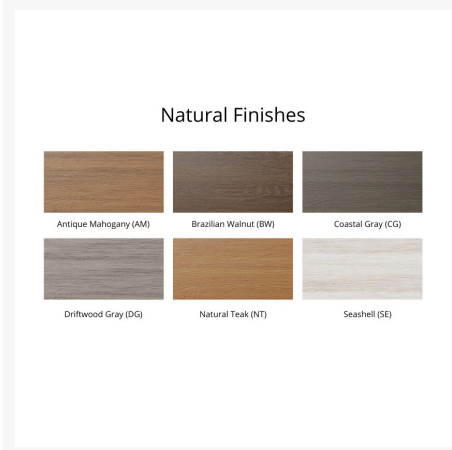

Product Images

Short Description

Mayhew Sling 6-Seat Oblong Dining Set

Description

With its timeless appeal and lasting durability, the Mayhew Sling 6-Seat Oblong Dining Set (MH-SET10) by Berlin Gardens makes an excellent pick for low-maintenance patio seating. Mayhew's contemporary frame design, clean lines and East Coast charm give it a unique visual appeal, while sturdy, all-weather construction

ensures lasting performance across the seasons. Whether you're looking for a refreshing pop of color, relaxing earth tones or minimalist basics for your next patio upgrade, this outdoor furniture collection is sure to impress at your next gathering. Constructed with PolyTuf™ Lumber, one of the highest grades of poly lumber on the market, this set is guaranteed to last. Its durable aluminum support pieces and strong sling fabric are also made to endure in any outdoor setting, rain or shine. Note: Many of our tables and chairs are available in dining, counter or bar height. If you would like a different table or chair than what is listed, please give our sales team a call at 1-888-947-4449.

Includes

- Six (6) Mayhew Sling Dining Arm Chairs MHSDAC2236
- One (1) Garden Classic 44" x 64" Oblong Dining Table GCST4464D

Dimensions

- Dining Arm Chair: 22.5"W x 24.5"D x 37"H (22 lbs.)
- Arm Height: 26.25"
- Seat Height (No Cushion): 18.25"
- Dining Table: 44"W x 64"L x 30.5"H (104 lbs.)
- Under Table Clearance: 27.75"