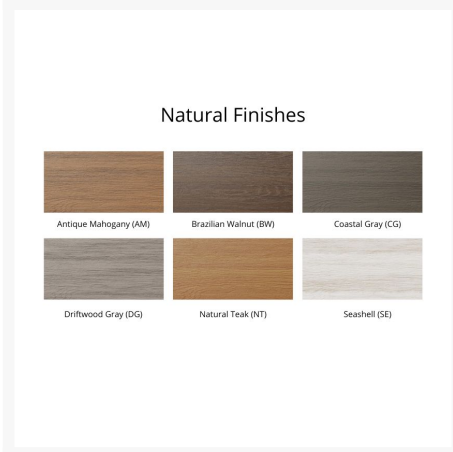

Product Images

Short Description

Mayhew Sling 4-Seat Round Dining Set

Description

With its timeless appeal and lasting durability, the Mayhew Sling 4-Seat Round Dining Set (MH-SET9) by Berlin Gardens makes an excellent pick for low-maintenance patio seating. Mayhew's contemporary frame design, clean lines and East Coast charm give it a unique visual appeal, while sturdy, all-weather construction ensures

lasting performance across the seasons. Whether you're looking for a refreshing pop of color, relaxing earth tones or minimalist basics for your next patio upgrade, this outdoor furniture collection is sure to impress at your next gathering. Constructed with PolyTuf™ Lumber, one of the highest grades of poly lumber on the market, this set is guaranteed to last. Its durable aluminum support pieces and strong sling fabric are also made to endure in any outdoor setting, rain or shine. Note: Many of our tables and chairs are available in dining, counter or bar height. If you would like a different table or chair than what is listed, please give our sales team a call at 1-888-947-4449.

Includes

- Four (4) Mayhew Sling Dining Arm Chairs MHSDAC2236
- One (1) Garden Classic 38" Round Dining Table GCRT0038D

Dimensions

- Dining Arm Chair: 22.5"W x 24.5"D x 37"H (22 lbs.)
- Arm Height: 26.25"
- Seat Height (No Cushion): 18.25"
- Dining Table: 38"W x 38"D x 30.5"H (63 lbs.)