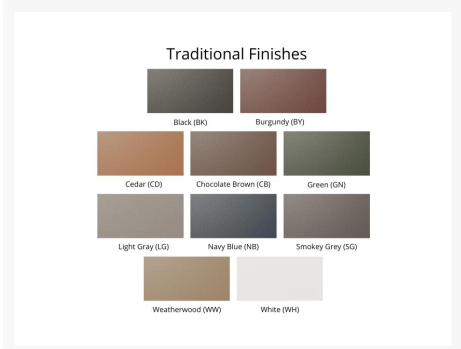

Short Description

Cozi Back 2-Seat Bar Set w/ Tete-a-Tete

Description

The Cozi Back 2-Seat Bar Set w/ Tete-a-Tete (COZI-SET5) by Berlin Gardens will make you want to sit and stay a while. This collection's uniquely sculpted back and gently flared frame design give it a unique visual appeal, while sturdy, all-weather construction ensures lasting performance across the seasons. Whether you're looking for a refreshing pop of color, relaxing earth tones or minimalist basics for your next patio upgrade, this deck chair collection is sure to impress at your next gathering. Constructed with PolyTuF™ Lumber, one of the highest grades of poly lumber on the market, this set is guaranteed to last.