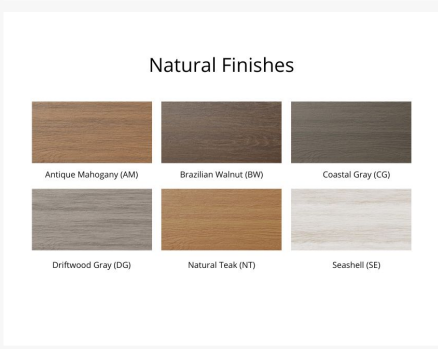

Short Description

Cozi Back 2-Seat Bar Set w/ Tete-a-Tete

Description

The Cozi Back 2-Seat Bar Set w/ Tete-a-Tete (COZI-SET5) by Berlin Gardens will make you want to sit and stay a while. This collection's uniquely sculpted back and gently flared frame design give it a unique visual appeal, while sturdy, all-weather construction ensures lasting performance across the seasons. Whether you're looking for a refreshing pop of color, relaxing earth tones or minimalist basics for your next patio upgrade, this deck chair collection is sure to impress at your next gathering. Constructed with PolyTuF™ Lumber, one of the highest grades of poly lumber on the market, this set is guaranteed to last.