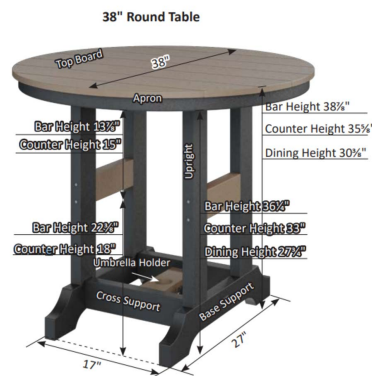


Product Images

Traditional Finishes

Tropical Finishes

Natural Finishes

Standard on White

Short Description

Cozi Back 2-Seat Round Swivel Counter Set

Description

Includes

- One (1) Garden Classic 38" Round Counter Table GCRT0038C
- Two (2) Cozi Back Swivel Counter Chairs ZSCC2131

Dimensions

- Counter Table: 38"W x 38"D x 35.5"H (68 lbs.)
- Under Table Clearance: 33"
- Swivel Counter Chair: 27.5"W x 27"D x 45.5"H, Arm Height: 31.5" (51 lbs.)
- Seat Height (No Cushion): This chair has a sloped seat; it's 20.5" in the front, 22.5" in the back
- Recommended space between seat and table is 10" - 12" for leg clearance