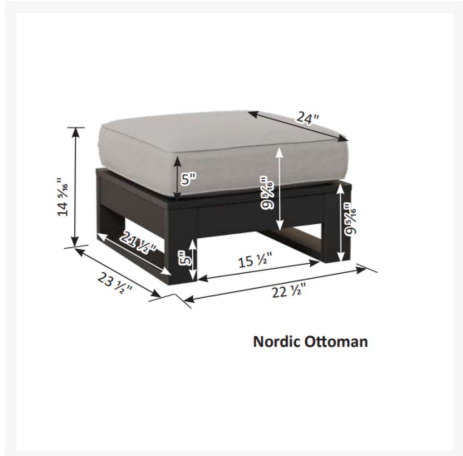

GO GREEN WITH BERLIN GARDENS

Your Berlin Gardens® poly lumber is designed from post-consumer plastic to make with friends and family. It also protects the environment. That's because our poly lumber is manufactured using 35% recycled content.

Here's a look into the recycling process:

1. 1 Polyethylene plastic, commonly used in manufacturing detergent containers, is gathered to be recycled.
2. 2 Recycled plastic is ground, melted and cooled to produce purified plastic pellets, which are tested to maintain the highest quality control standards.
3. 3 Pellets are melted, extruded and shaped into precision-cut poly lumber.

Marine Finishes

Berry (BE)	Clay (CL)	Graphite (GR)
Fog (FO)	Matte Black (MB)	Matte White (MW)
Mint (MI)	Red (RE)	Teal (TE)