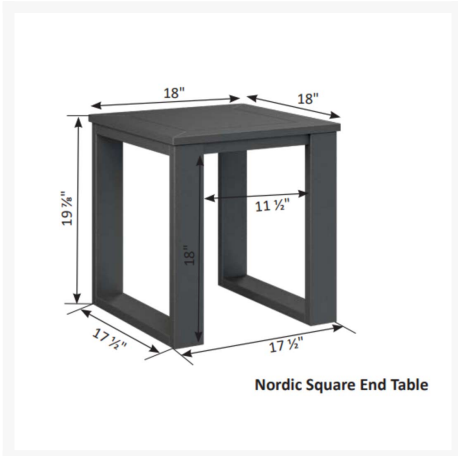

GO GREEN WITH BERLIN GARDENS

Your Berlin Gardens® poly lumber is designed from post-consumer plastic to make with friends and family. It also protects the environment. That's because our poly lumber is manufactured using 35% recycled content.

Here's a look into the recycling process:

1. 1 Polyethylene plastic, commonly used in manufacturing detergent containers, is gathered to be recycled.
2. 2 Recycled plastic is ground, melted and cooled to produce purified plastic pellets, which are tested to maintain the highest quality control standards.
3. 3 Pellets are melted, extruded and shaped into precision-cut poly lumber.

Marine Finishes

Berry (BE)	Clay (CL)	Graphite (GR)
Fog (FO)	Matte Black (MB)	Matte White (MW)
Mint (MI)	Red (RE)	Teal (TE)