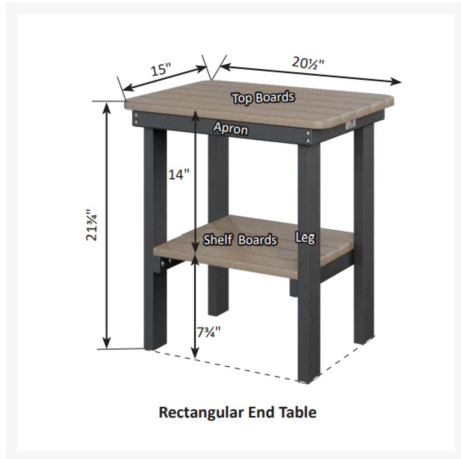

Short Description

Rectangular End Table RTET2115

Description

Add the Rectangular End Table (RTET2115) by Berlin Gardens to your patio collection for even more style and convenience! Its clean edges and versatile frame design give it a unique visual appeal, while sturdy, all-weather construction ensures lasting performance across the seasons. Whether you're looking for a refreshing pop of color, relaxing earth tones or minimalist basics for your next patio upgrade, this buffet table is sure to impress at your next gathering. Constructed with PolyTuf™ Lumber, one of the highest grades of poly lumber on the market, this piece is guaranteed to last.

Includes

- One (1) Rectangular End Table RTET2115

Dimensions

- 20.5" L x 15" D x 22" H (17 lbs.)

Features

- PolyTuf™ Lumber is dense, durable and virtually maintenance free