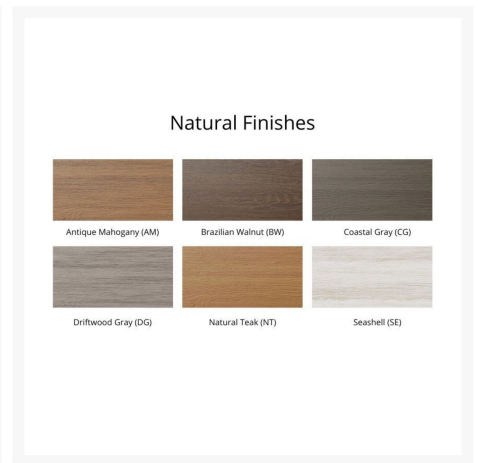

Short Description

Rectangular End Table RTET2115

Description

Add the Rectangular End Table (RTET2115) by Berlin Gardens to your patio collection for even more style and convenience! Its clean edges and versatile frame design give it a unique visual appeal, while sturdy, all-weather construction ensures lasting performance across the seasons. Whether you're looking for a refreshing pop of color, relaxing earth tones or minimalist basics for your next patio upgrade, this buffet table is sure to impress at your next gathering. Constructed with PolyTuf™ Lumber, one of the highest grades of poly lumber on the market, this piece is guaranteed to last.

Includes

- One (1) Rectangular End Table RTET2115

Dimensions

- 20.5" L x 15" D x 22" H (17 lbs.)

Features

- PolyTuf™ Lumber is dense, durable and virtually maintenance free