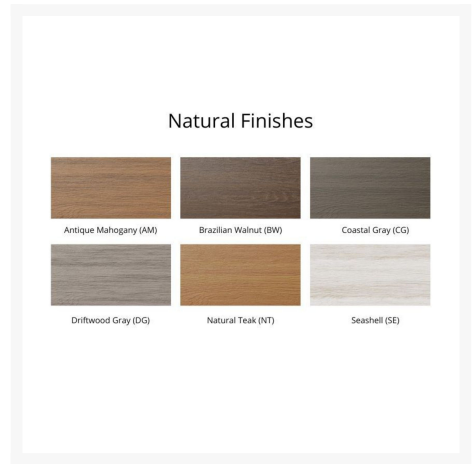

Short Description

Rectangular Coffee Table RTCT2921

Description

Add the Rectangular Coffee Table (RTCT2921) by Berlin Gardens to your patio collection for even more style and convenience! Its clean edges and versatile frame design give it a unique visual appeal, while sturdy, all-weather construction ensures lasting performance across the seasons. Whether you're looking for a refreshing pop of color, relaxing earth tones or minimalist basics for your next patio upgrade, this buffet table is sure to impress at your next gathering. Constructed with PolyTuf™ Lumber, one of the highest grades of poly lumber on the market, this piece is guaranteed to last.

Includes

- One (1) Rectangular Coffee Table RTCT2921

Dimensions

- 29.5" L x 21" D x 18" H (31 lbs.)

Features

- PolyTuf™ Lumber is dense, durable and virtually maintenance free