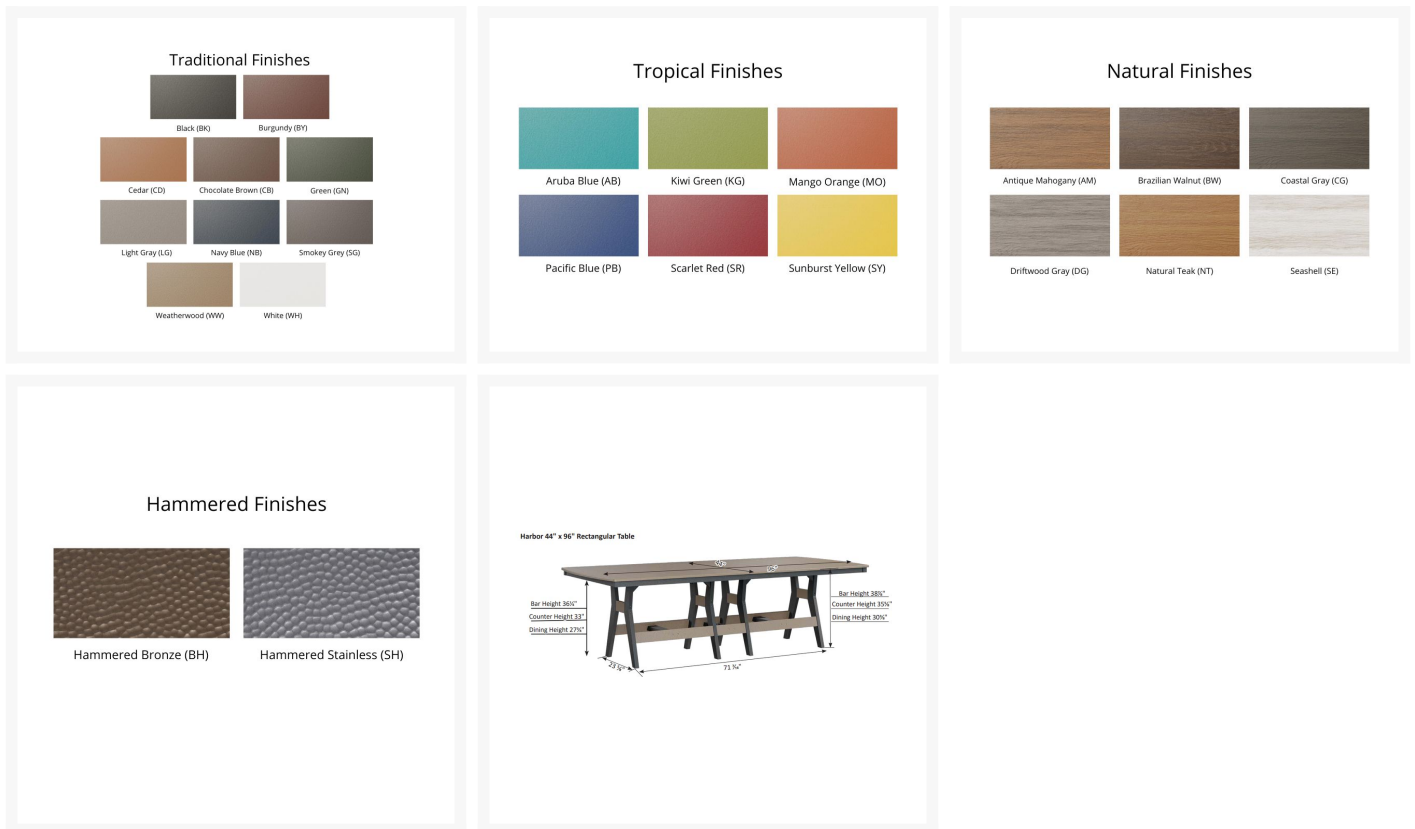

Short Description

Harbor 44" X 96" Rectangular Counter Table - Hammered Top Finish HHFT4496C

Description

If you're looking for a low-maintenance, long-lasting patio counter set, the Harbor 44" X 96" Rectangular Counter Table - Hammered Top Finish (HHFT4496C) by Berlin Gardens is for you! Harbor's clean, transitional look, eye-catching hammered top and versatile frame design give it a unique visual appeal, while sturdy, all-weather construction ensures lasting performance across the seasons. Whether you're looking for a refreshing pop of color, relaxing earth tones or minimalist basics for your next patio upgrade, this outdoor table collection is sure to impress at your next gathering. Constructed with PolyTuf™ and Seaboard® Lumber, two of the highest grades of poly lumber on the market, this piece is guaranteed to last. This table can accommodate up to people. Note: Table base only available in solid color finishes (no two-tone, on-white finishes).

Includes

- One (1) Harbor 44" X 96" Rectangular Counter Table HHFT4496C

Dimensions

- 44" W x 98.75" L x 35.63" H (171 lbs.)
- Under Table Clearance: 33"

Features