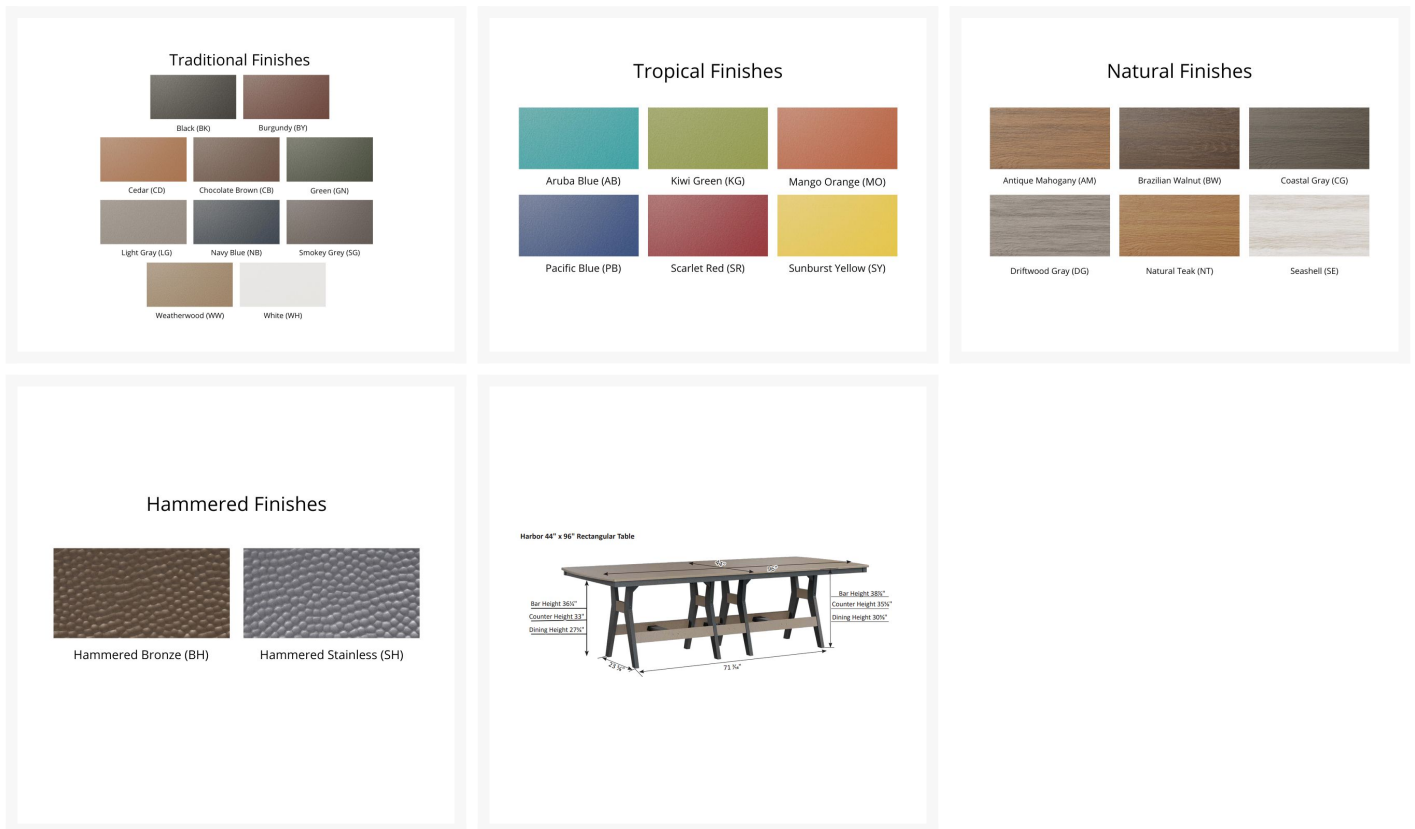

Short Description

Harbor 44" X 96" Rectangular Dining Table - Hammered Top Finish HHFT4496D

Description

If you're looking for a low-maintenance, long-lasting patio dining set, the Harbor 44" X 96" Rectangular Dining Table - Hammered Top Finish (HHFT4496D) by Berlin Gardens is for you! Harbor's clean, transitional look, eye-catching hammered top and versatile frame design give it a unique visual appeal, while sturdy, all-weather construction ensures lasting performance across the seasons. Whether you're looking for a refreshing pop of color, relaxing earth tones or minimalist basics for your next patio upgrade, this outdoor table collection is sure to impress at your next gathering. Constructed with PolyTuf™ and Seaboard® Lumber, two of the highest grades of poly lumber on the market, this piece is guaranteed to last. This table can accommodate up to people. Note: Table base only available in solid color finishes (no two-tone, on-white finishes).

Includes

- One (1) Harbor 44" X 96" Rectangular Dining Table HHFT4496D

Dimensions

- 44" W x 98.75" L x 30.375" H (157 lbs.)
- Under Table Clearance: 27.75"

Features

- Hammered finish tops made with Seaboard® marine-grade poly lumber (MGP)
- Poly Lumber is dense, durable and virtually maintenance free
- Built to withstand a range of climates, including hot sun, snowy winters, and strong coastal winds
- High Density Polyethylene (HDPE) lumber manufactured using 95% recycled plastic
- UV protectant and color infused into the lumber; no painting or waterproofing needed
- BPA free and Amish made in the USA
- Center table hole fits umbrellas up to 1.5" diameter; a matching composite cap covers the hole when an umbrella is not used
- Recommended umbrella size: 8' x 10' or 8' x 11' with a 100 lb. umbrella base
- Chrome-plated stainless steel fasteners and aluminum support pieces are corrosion resistant
- Frame is easy to clean; simply spray off with a hose
- Some assembly required