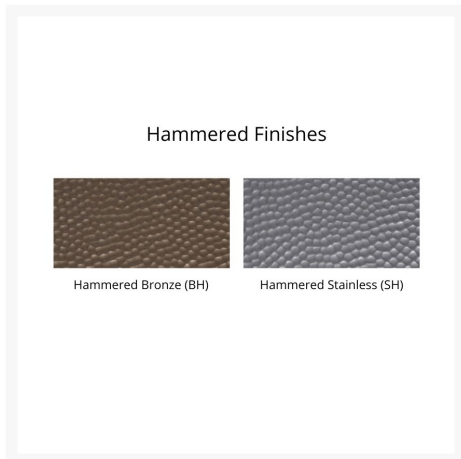

Short Description

Harbor 48" Round Counter Table - Hammered Top Finish HHFT0048C

Description

If you're looking for a low-maintenance, long-lasting patio counter set, the Harbor 48" Round Counter Table - Hammered Top Finish (HHFT0048C) by Berlin Gardens is for you! Harbor's clean, transitional look, eye-catching hammered top and versatile frame design give it a unique visual appeal, while sturdy, all-weather construction ensures lasting performance across the seasons. Whether you're looking for a refreshing pop of color, relaxing earth tones or minimalist basics for your next patio upgrade, this outdoor table collection is sure to impress at your next gathering. Constructed with PolyTuf™ and Seaboard® Lumber, two of the highest grades of poly lumber on the market, this piece is guaranteed to last. This table can accommodate up to 4 people. Note: Table base only available in solid color finishes (no two-tone, on-white finishes).

Includes

- One (1) Harbor 48" Round Counter Table HHFT0048C

Dimensions

- 48" W x 48" L x 35.63" H (78 lbs.)
- Under Table Clearance: 33"

Features