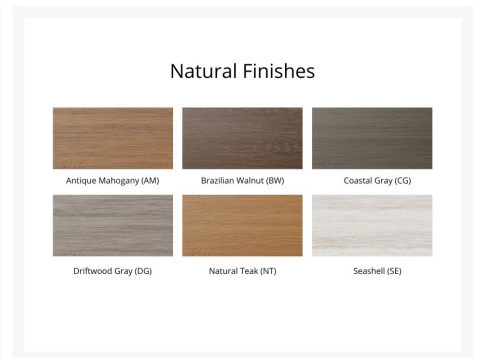

Short Description

Harbor 48" Round Counter Table - Hammered Top Finish HHFT0048C

Description

If you're looking for a low-maintenance, long-lasting patio counter set, the Harbor 48" Round Counter Table - Hammered Top Finish (HHFT0048C) by Berlin Gardens is for you! Harbor's clean, transitional look, eye-catching hammered top and versatile frame design give it a unique visual appeal, while sturdy, all-weather construction ensures lasting performance across the seasons. Whether you're looking for a refreshing pop of color, relaxing earth tones or minimalist basics for your next patio upgrade, this outdoor table collection is sure to impress at your next gathering. Constructed with PolyTuf™ and Seaboard® Lumber, two of the highest grades of poly lumber on the market, this piece is guaranteed to last. This table can accommodate up to 4 people. Note: Table base only available in solid color finishes (no two-tone, on-white finishes).

Includes

- One (1) Harbor 48" Round Counter Table HHFT0048C

Dimensions

- 48" W x 48" L x 35.63" H (78 lbs.)
- Under Table Clearance: 33"

Features