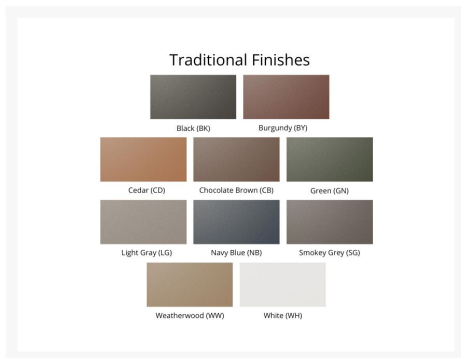

Short Description

Harbor 48" Round Counter Table - Hammered Top Finish HHFT0048C

Description

If you're looking for a low-maintenance, long-lasting patio counter set, the Harbor 48" Round Counter Table - Hammered Top Finish (HHFT0048C) by Berlin Gardens is for you! Harbor's clean, transitional look, eye-catching hammered top and versatile frame design give it a unique visual appeal, while sturdy, all-weather construction ensures lasting performance across the seasons. Whether you're looking for a refreshing pop of color, relaxing earth tones or minimalist basics for your next patio upgrade, this outdoor table collection is sure to impress at your next gathering. Constructed with PolyTuf™ and Seaboard® Lumber, two of the highest grades of poly lumber on the market, this piece is guaranteed to last. This table can accommodate up to 4 people. Note: Table base only available in solid color finishes (no two-tone, on-white finishes).

Includes

- One (1) Harbor 48" Round Counter Table HHFT0048C

Dimensions

- 48" W x 48" L x 35.63" H (78 lbs.)
- Under Table Clearance: 33"

Features