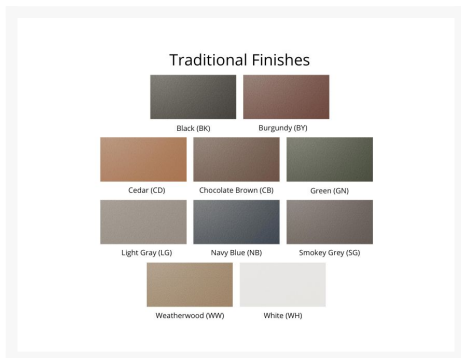

Product Images

Short Description

Harbor 48" Round Dining Table - Hammered Top Finish HHFT0048D

Description

If you're looking for a low-maintenance, long-lasting patio dining set, the Harbor 48" Round Dining Table - Hammered Top Finish (HHFT0048D) by Berlin Gardens is for you! Harbor's clean, transitional look, eye-catching hammered top and versatile frame design give it a unique visual appeal, while sturdy, all-weather construction ensures lasting performance across the seasons. Whether you're looking for a refreshing pop of color, relaxing earth tones or minimalist basics for your next patio upgrade, this outdoor table collection is sure to impress at your next gathering. Constructed with PolyTuf™ and Seaboard® Lumber, two of the highest grades of poly lumber on the market, this piece is guaranteed to last. This table can accommodate up to 4 people. Note: Table base only available in solid color finishes (no two-tone, on-white finishes).

Includes

- One (1) Harbor 48" Round Dining Table HHFT0048D

Dimensions

- 48" W x 48" L x 30.375" H (70 lbs.)
- Under Table Clearance: 27.75"

Features

- Hammered finish tops made with Seaboard® marine-grade poly lumber (MGP)
- Poly Lumber is dense, durable and virtually maintenance free
- Built to withstand a range of climates, including hot sun, snowy winters, and strong coastal winds
- High Density Polyethylene (HDPE) lumber manufactured using 95% recycled plastic
- UV protectant and color infused into the lumber; no painting or waterproofing needed
- BPA free and Amish made in the USA
- Center table hole fits umbrellas up to 1.5" diameter; a matching composite cap covers the hole when an umbrella is not used
- Recommended umbrella size: 6' - 7.5' with a 50 lb. umbrella base
- Chrome-plated stainless steel fasteners and aluminum support pieces are corrosion resistant
- Frame is easy to clean; simply spray off with a hose
- Some assembly required