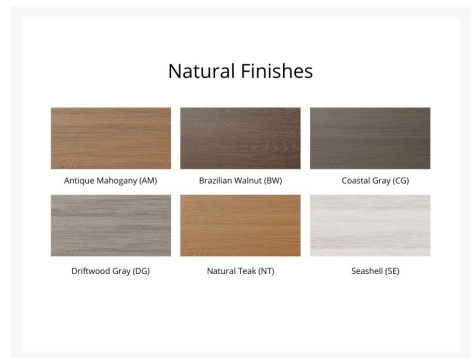

Product Images

Short Description

Harbor 48" Round Dining Table - Hammered Top Finish HHFT0048D

Description

If you're looking for a low-maintenance, long-lasting patio dining set, the Harbor 48" Round Dining Table - Hammered Top Finish (HHFT0048D) by Berlin Gardens is for you! Harbor's clean, transitional look, eye-catching hammered top and versatile frame design give it a unique visual appeal, while sturdy, all-weather construction ensures lasting performance across the seasons. Whether you're looking for a refreshing pop of color, relaxing earth tones or minimalist basics for your next patio upgrade, this outdoor table collection is sure to impress at your next gathering. Constructed with PolyTuf™ and Seaboard® Lumber, two of the highest grades of poly lumber on the market, this piece is guaranteed to last. This table can accommodate up to 4 people. Note: Table base only available in solid color finishes (no two-tone, on-white finishes).

Includes

- One (1) Harbor 48" Round Dining Table HHFT0048D

Dimensions

- 48" W x 48" L x 30.375" H (70 lbs.)
- Under Table Clearance: 27.75"

Features

- Hammered finish tops made with Seaboard® marine-grade poly lumber (MGP)
- Poly Lumber is dense, durable and virtually maintenance free
- Built to withstand a range of climates, including hot sun, snowy winters, and strong coastal winds
- High Density Polyethylene (HDPE) lumber manufactured using 95% recycled plastic
- UV protectant and color infused into the lumber; no painting or waterproofing needed
- BPA free and Amish made in the USA
- Center table hole fits umbrellas up to 1.5" diameter; a matching composite cap covers the hole when an umbrella is not used
- Recommended umbrella size: 6' - 7.5' with a 50 lb. umbrella base
- Chrome-plated stainless steel fasteners and aluminum support pieces are corrosion resistant
- Frame is easy to clean; simply spray off with a hose
- Some assembly required