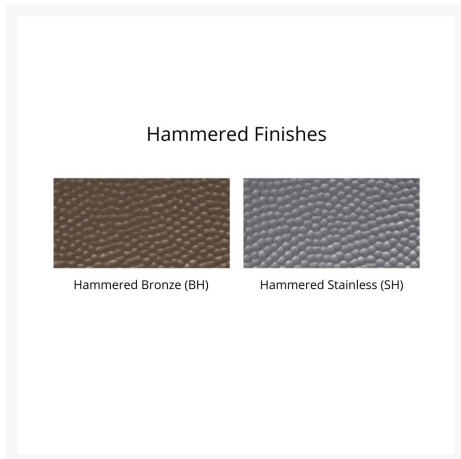

Product Images

Short Description

Harbor 48" Round Dining Table - Hammered Top Finish HHFT0048D

Description

If you're looking for a low-maintenance, long-lasting patio dining set, the Harbor 48" Round Dining Table - Hammered Top Finish (HHFT0048D) by Berlin Gardens is for you! Harbor's clean, transitional look, eye-catching hammered top and versatile frame design give it a unique visual appeal, while sturdy, all-weather construction ensures lasting performance across the seasons. Whether you're looking for a refreshing pop of color, relaxing earth tones or minimalist basics for your next patio upgrade, this outdoor table collection is sure to impress at your next gathering. Constructed with PolyTuf™ and Seaboard® Lumber, two of the highest grades of poly lumber on the market, this piece is guaranteed to last. This table can accommodate up to 4 people. Note: Table base only available in solid color finishes (no two-tone, on-white finishes).

Includes

- One (1) Harbor 48" Round Dining Table HHFT0048D

Dimensions

- 48" W x 48" L x 30.375" H (70 lbs.)
- Under Table Clearance: 27.75"

Features

- Hammered finish tops made with Seaboard® marine-grade poly lumber (MGP)
- Poly Lumber is dense, durable and virtually maintenance free
- Built to withstand a range of climates, including hot sun, snowy winters, and strong coastal winds
- High Density Polyethylene (HDPE) lumber manufactured using 95% recycled plastic
- UV protectant and color infused into the lumber; no painting or waterproofing needed
- BPA free and Amish made in the USA
- Center table hole fits umbrellas up to 1.5" diameter; a matching composite cap covers the hole when an umbrella is not used
- Recommended umbrella size: 6' - 7.5' with a 50 lb. umbrella base
- Chrome-plated stainless steel fasteners and aluminum support pieces are corrosion resistant
- Frame is easy to clean; simply spray off with a hose
- Some assembly required